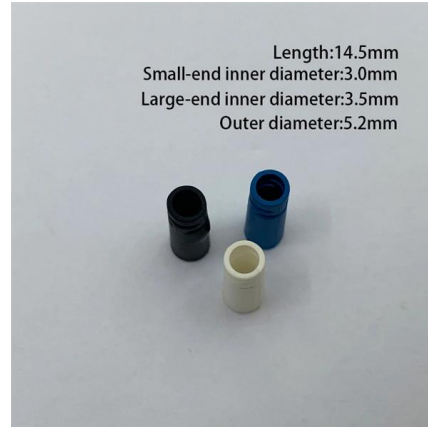

Optical Splitters for Central Office/Headend

CommScope offers a portfolio of bare and connectorized splitters/couplers in a wide range of styles and split ratios, and splitter modules for inside plant (ISP) and