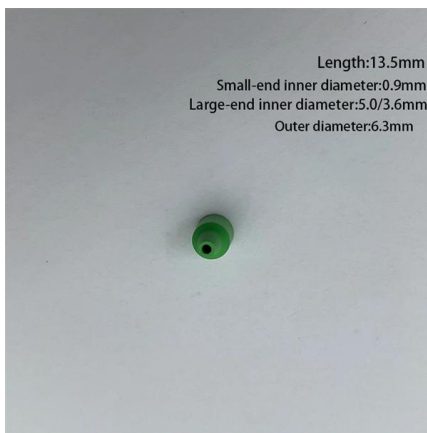

Ftth Cable Price 1 Core Single Mode Outdoor GALVANIZED Stranded

Type Fiber Optic Cable Number of Conductors 2
Model Number gjyxch Brand Name Shihe Place of Origin Guangdong, China Model Number GJYXCH
Place of Origin Guangdong, China Brand Name

Optical ground wire

Typically OPGW cables contain single-mode optical fibers with low transmission loss, allowing long distance transmission at high speeds. The outer appearance of OPGW is similar to aluminium

Fiber Optic Cable

Find here Fiber Optic Cable, OFC manufacturers, suppliers & exporters in India. Get contact details & address of companies manufacturing and

8 Core Single Mode Fiber Optic Cable

HES 8 Core Single Tube Steel Armored Fiber Optic Cable, SM 9/125 μ Single Mode. Provides reliable data transmission and long lifespan.