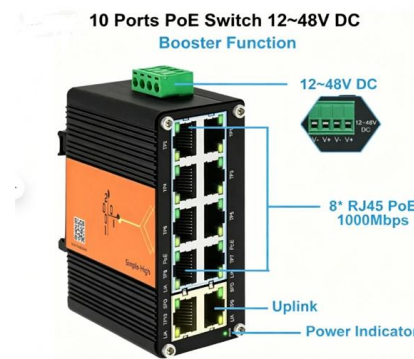

24 Fiber Port & 2GE Fiber & 2/4 UTP lan port Fiber optic ethernet switch

24 Fiber Port & 2GE Fiber & 2/4 UTP lan port Fiber optic ethernet switch, Fiber Media Converter Multi-gigabit optical aggregation series is my company based independent software