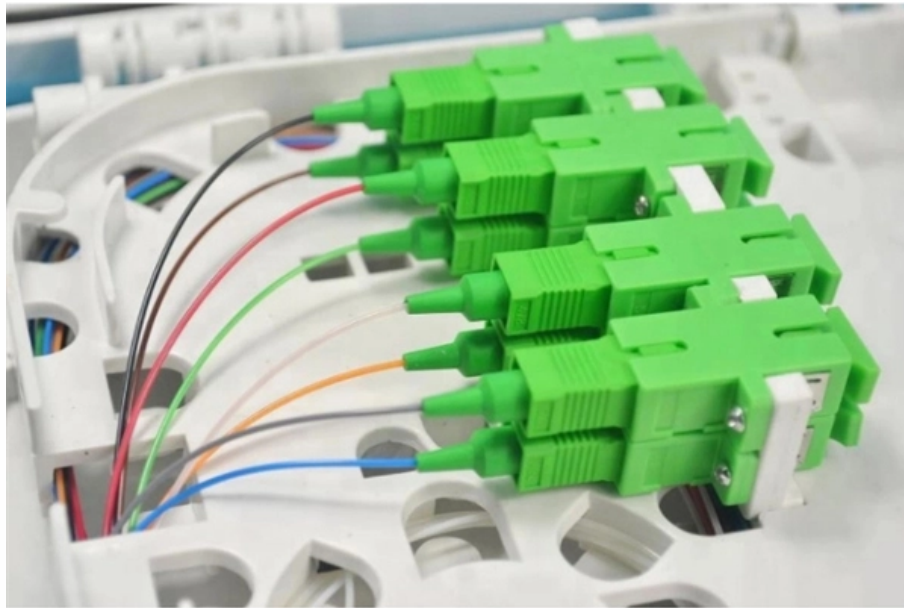

## Overview

---

The rack-mounted optical switch consists of 24 1X2 optical switches, enabling control over the switching of 24 1X2 optical fiber channels. 24 port Fiber Optic SFP Managed Switch allows you finish fiber connectivity that is with different bandwidth requirements conveniently and cost savings. A standard product features power 10G uplink speed, easy installation, high security, flexibility of selecting SFP modules, which gives ease of. It utilizes the proprietary microelectromechanical system (MEMS) technology to achieve reliable optical performance and excellent durability; This MEMS optical switch. The switches we offer allow a wide range of connections to new and existing networks and support fibre optic and / or copper connections. Download Datasheet Request Quote Download Datasheet Request Quote Download Datasheet Request Quote Download Datasheet Request Quote Download Datasheet Request Quote Download Datasheet Request Quote 6 Fiber Optic Switches from 3.