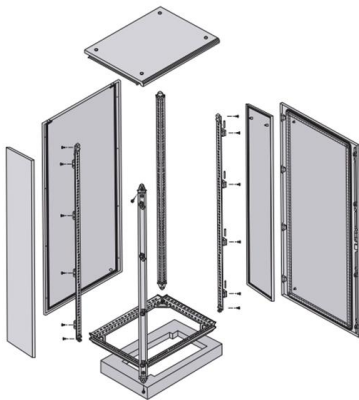

MikroTik · CRS312-4C+8XG-RM

Remove the bottleneck from your network setup - it is time to upgrade that 1 Gigabit switch to something truly powerful and enjoy real speed. Introducing CRS312

Unlocking the Power of 10 GbE: The Ultimate Guide to

Explore fibermall about 10 GbE switches! Unlock advanced networking with our ultimate guide to 10 Gb network switch technology.

Dell PowerSwitch S Series 10GbE Switches

View the Dell Networking S series 10Gbe and shop all of our switches. Flexible, powerful and optimized ToR switches for data centers. Edge to Core to Cloud.