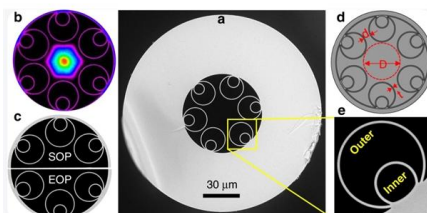

10 Gigabit Switches (10GbE)

Looking to upgrade your small-business LAN to 10GbE? With the enormous growth of network traffic and network storage in recent years, 10GbE is becoming a natural upgrade for many businesses in