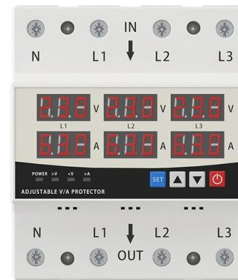

Fast, Gigabit, and 10 Gigabit Ethernet Switches with SFP+ Modules

Managed and unmanaged Layer 2 and Layer 3 fiber optic Ethernet switches. With 10G SFP+

fiber optic transceiver modules, they meet your highest bandwidth demand.

LED DISPLAY PANEL

CURRENT STATUS CLEARLY VISIBLE

IT CAN CLEARLY SHOW THE CURRENT STATUS AND VOLTAGE STATUS, WITH EFFICIENT OPERATION AND RAPID RESPONSE.

10 Gb Gigabit Switches , NETGEAR

Optimize your network with NETGEAR 10 Gb switches. Pick from unmanaged or smart/fully managed for VLAN, QoS, and IGMP support via copper or SFP+ ports. Learn more.