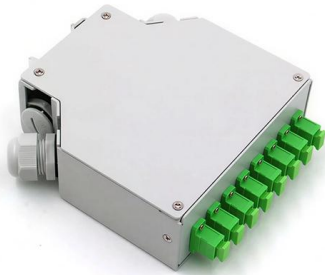

12 Core Single Mode Fiber Optic Cable

Shop high-quality 12 core single mode fiber optic cables for reliable communication. Enjoy durable, efficient, and cost-effective solutions for your needs.

10m OS2 LC/LC Duplex Corning Fiber Optic Cable

At the core of this cable's design is the high-quality single-mode fiber with a 9/125 mm core/cladding diameter. This configuration is optimized for long-range data