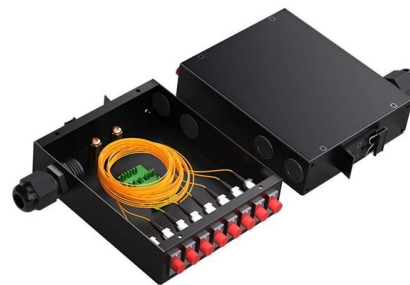

### Cable support system

The vertical straight connector can be used to connect cable trays with the side height 60mm. Mitre joints that rise and fall up to an angle of 60° can also be realised with this connector.

### Cable Tray Technical Guide A practical guide to product selection and

SOLID-BOTTOM CABLE TRAY Providing additional cable protection, solid-bottom cable tray is sometimes preferred to support and protect numerous small instrumentation and control cables.

## Cable Tray and Support System

A cable tray gadget is utilized in constructing electric wiring to assist insulated electric wires used for strength distribution, control, and communication. Cable