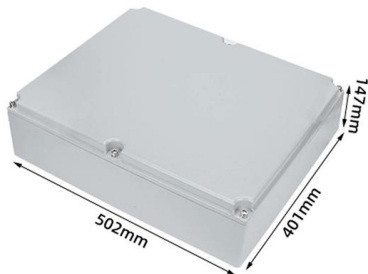

10x10 Trunking Plastic

Shop high-quality 10x10 trunking plastic for reliable cable management. Enjoy durable, fireproof, and customizable PVC solutions for your electrical needs.

Contact Us

For datasheets, pricing, or custom telecom energy solutions, please visit:
<https://koskolong.co.za>