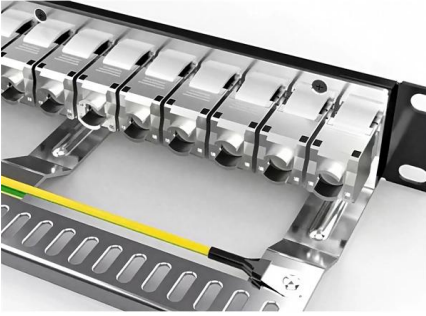

10x10 cable trunking

Types of 10x10 Cable Trunking A 10x10 cable trunking refers to a cable management solution with internal dimensions of 10 cm by 10 cm, designed to organize, protect, and route electrical wiring in