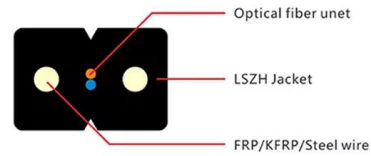

12 Port LC Fiber Patch Panel

Choice of 12 or 24 cores fibre patch panel for multimode and single mode fibre cable. You can order this 12 port LC fiber patch panel ODFKLC12 with LC duplex single