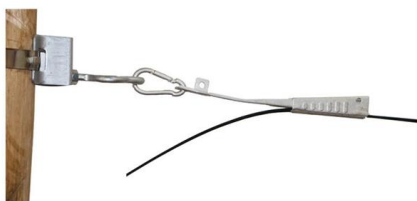

strand) fiber cable enters the patch panel and then each fiber strand

12 Core Fiber Optic Patch Panel

12 Core Fiber Optic Patch Panel JZ-1822 Features 19 inches standard type rack box, It can be pulled and took out .the extension piece is slip slot is convenience of

1U 12/24 Cores Fibre Optic Patch Panel Model:

1U 12/24 Cores Fibre Optic Patch Panel Model: SJ-OTB-M12-A SJ-OTB-M12-A 1U 12/24 cores fiber optic patch panel is a termination box for cable fibers, that will

12 Cores Drawer Type Rack Mount Fiber Optical Patch

12 Cores Drawer Type Rack Mount Fiber Optical Patch Panel, Find Details and Price about Patch Panel Fiber Optic Patch Panel from 12 Cores