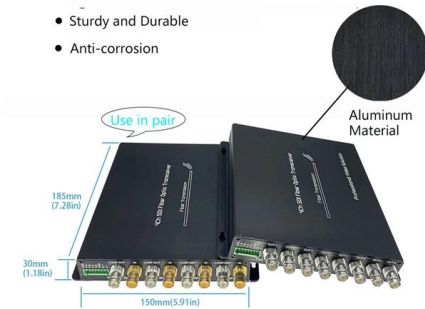

High Quality Aluminum Housing with Compact Size

- Sturdy and Durable
- Anti-corrosion