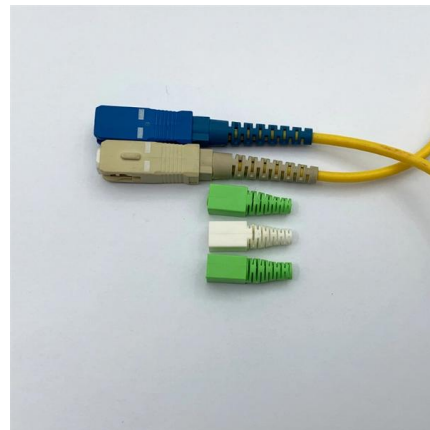

12-core single-mode rack-mount fiber optic terminal box

Rack Mount Fiber Termination Box With 12 Port, 12

The 12 port rack mount fiber patch panel is designed to support 2pcs separate 6 SC or LC adapters on the front and also be pre-terminated with 12-strand single

Wall Boxes

CommScope offers a complete line of easy-to-use access terminals, copper and fiber splice closures, patch closures and accessories to speed deployment.

DIN rail fiber optic terminal box unloaded, 12 ports , ACT

Include 1x splice cassette, 1 x splice tray, 24 x fusion splice protectors, 2x cable glands PG13.5, 12 metal dust caps and 1 x Alu DIN rail clip
Suitable for different adapters: 12x LC (DX), SC (SX), ST (SX) or

Indoor/Outdoor 16-Port Plastic Fiber Optic Wall Mount Terminal Box

This plastic indoor/outdoor fiber optic terminal box has a latching top for easy access and