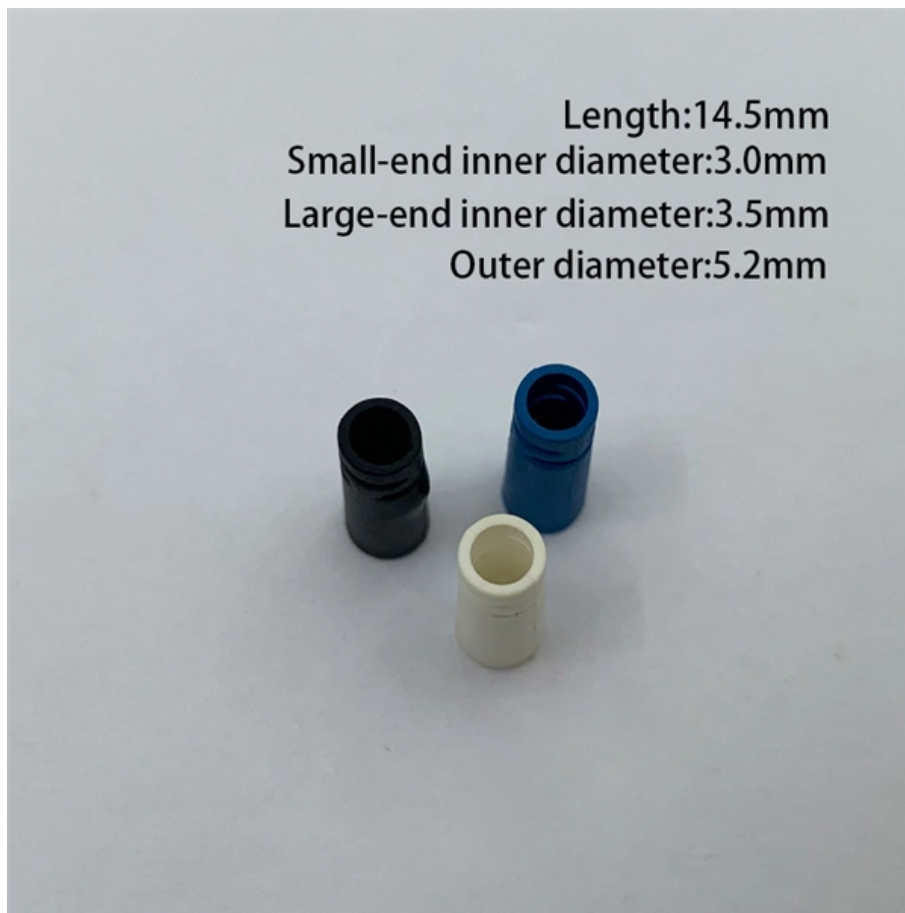

# **12-core single-mode rack-mount fiber optic terminal box**