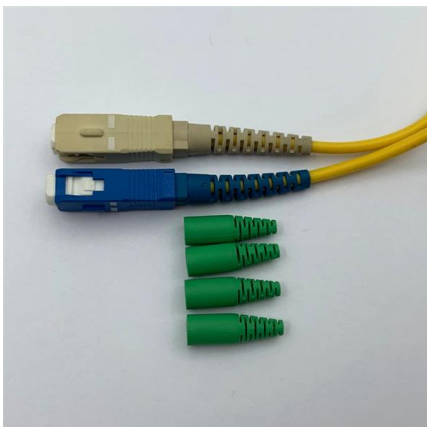

12 Fibers Rack Mounted Fiber Optic Terminal Box as Distribution Box

The FS/JJ-ST24-12C we provide is a kind of high quality, micro sized fiber optical termination box made of quality cold-rolled steel sheet and undergoes static plastic spraying treatment.