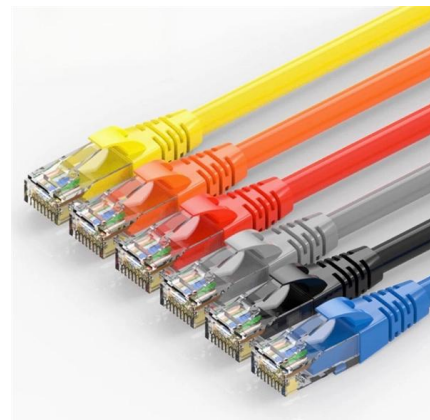

12 Fibers Rack Mounted Fiber Optic Terminal Box as Distribution Box

The FS/JJ-ST24-12C we provide is a kind of high quality, micro sized fiber optical termination box made of quality cold-rolled steel sheet and undergoes static plastic spraying treatment.