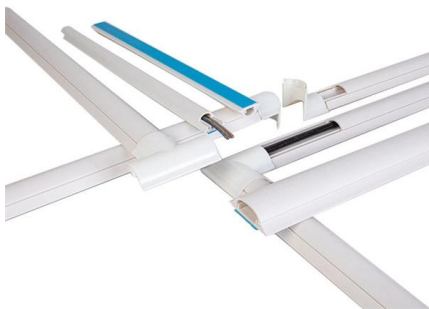

6 Core Fiber Distribution Box Fiber Optic Terminal Box FTTH CTO Joint Box

This terminal box terminates up to 12-24 fiber optic cables, offers spaces for splitters and up to 12-24 fusions, allocates 6 x SC Duplex adapters or 6 x LC Quad adapters and working under both indoor