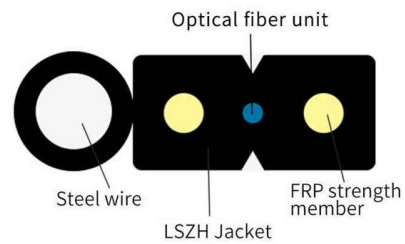

12-Port Fiber Termination Box With Reliable 160-Core

MBN-FOSC-A17 12-Port 160-Core Fiber Termination Box The MBN-FOSC-A17 is a high-capacity fiber termination box designed to meet the rigorous demands of