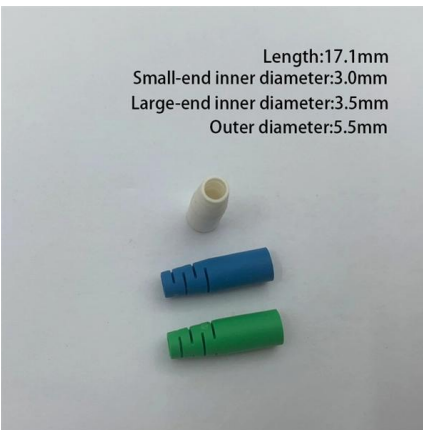

Amazon : Fiber Box

Overall Pick GELRHONR FTTH Fiber Panel Box Enclosure,2 Core Fiber Optic Terminal Distribution Junction Box Double-Port SC/APC Type Panel Fiber Box ABS Plastic Outdoor Waterproof Dustproof

FAT-C12Y 12-Port Pre-terminated Hardened MST -

The FAT-12Y-I Optical Terminal Enclosure supports 4, 8, or 12 hardened adapter ports, providing efficient fiber optic cable management for indoor/outdoor use.