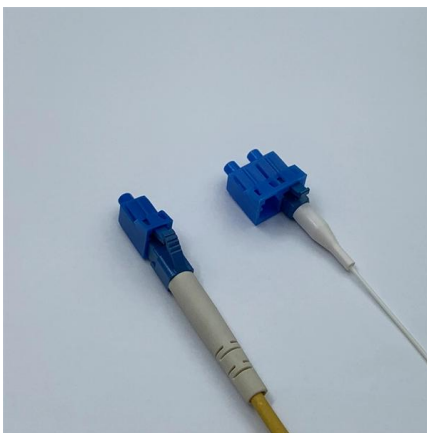

12 Port Fiber MST Multiport Service Terminal Box

ZTO Cable Multiport Service Terminal (MST) Box is designed for FTTx-ODN network access points, offering a pre-connected solution that eliminates the need for