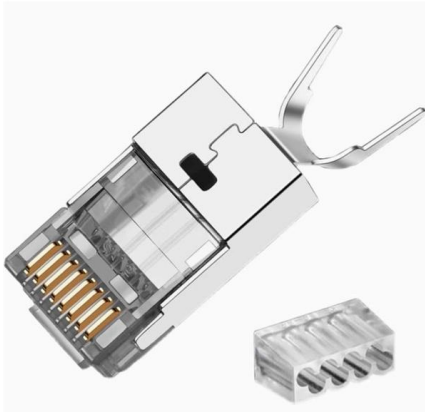

12-Port Fiber Termination Box With Reliable 160-Core

MBN-FOSC-A17 12-Port 160-Core Fiber Termination Box The MBN-FOSC-A17 is a high-capacity fiber termination box designed to meet the rigorous demands of

12 Core Plastic Optical Terminal Box, 12 Port Optical

YINGDA is always very fast to manufacture custom cables with high quality and

ACT DIN rail fiber optic terminal box unloaded, 12 ports

DIN Rail Fiber optic terminal box is available for the distribution and terminal connection for various kinds of optical fiber system, especially suitable for mini-network terminal distribution, in which the optical

Fiber Terminal Box, 24* Port Optical Fiber Distribution Hub

In FTTx-ODN network this fiber terminal box can be used with optical splitters, while achieving spectral functions. Widely used in "Fiber To The Home" access

DIN Rail Fiber Termination Box 12 Port , Advanced Fiber

The DIN rail type termination box is specifically designed for optical fiber connections in narrow spaces, ensuring seamless cable insertion with its oblique chamfer