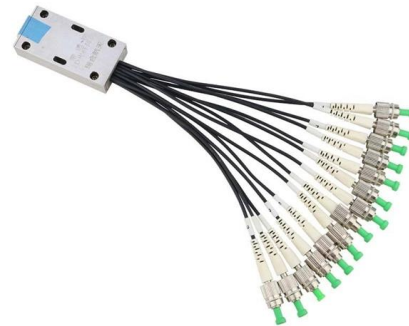

HTB8054 12-Core Indoor Fiber Optic Terminal Box - for

HOLIGHT HTB8054 fiber terminal box supports 12 cores indoor FTTH distribution with SC adapters. Compact, durable design for easy cable