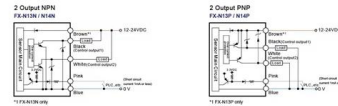

12U Server Rack Cabinet, Low-Profile, Patch-Depth,

Wall-mount cabinet secures and organizes 12U of 19-inch rack equipment in