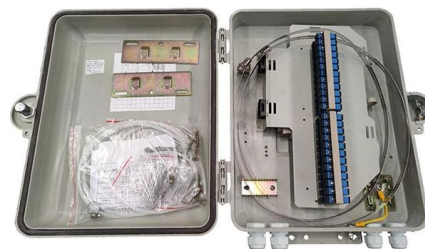

12U Server Rack Cabinet, Server-Depth, Wall-Mount,

The SRW12UHD SmartRack 12U Heavy-Duty Low-Profile Server-Depth Side-Mount Wall-Mount Rack Enclosure Cabinet is designed to house EIA-standard 19-inch

12U Server Rack Cabinet, Low-Profile, Patch-Depth,

Wall-mount cabinet secures and organizes 12U of 19-inch rack equipment in

Amazon : 12u Wall Mount Cabinet

Explore wall mount network cabinets designed for 19" IT equipment. Browse models with ventilation, security features, and flexible mounting options.

Eaton Tripp Lite Series SmartRack 12U Switch-Depth

Know your gear The SRW12USNEMA 12U Industrial Wall-Mount Rack Enclosure Cabinet is ideal for customers who need to protect valuable equipment in harsh

Amazon : Network Cabinets

Tecmojo 12U Wall Mount Server Cabinet IT Network Rack Enclosure Lockable Door and Side Panels Black,Cooling Fan,Glass Door,17.7inch Depth,for 19" IT Equipment,A/V Devices 300+ bought in past