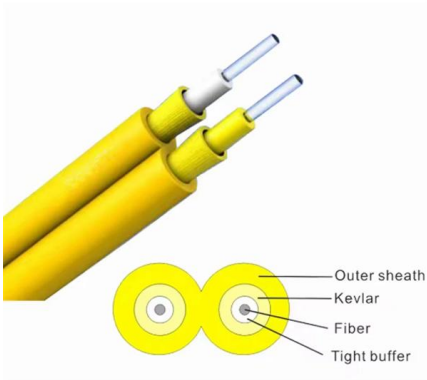

12U Server Rack Cabinet, Low-Profile, Patch-Depth,

Wall-mount cabinet secures and organizes 12U of 19-inch rack equipment in

Amazon : 12u Wall Mount Cabinet

Explore wall mount network cabinets designed for 19" IT equipment. Browse models with ventilation, security features, and flexible mounting options.

Eaton Tripp Lite Series SmartRack 12U Switch-Depth

Know your gear The SRW12USNEMA 12U Industrial Wall-Mount Rack Enclosure Cabinet is ideal for customers who need to protect valuable equipment in harsh