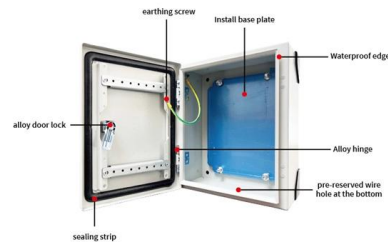

12U Server Racks & Cabinets for Data Network, price ?

The 12U server racks offer a perfect blend of compact size and ample storage capacity. They are ideal for small to medium-sized businesses and are designed