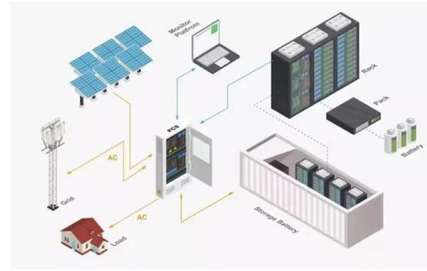

Way, 17 Way, 23 Way Colour: White Product size
6 way ~ 15x16x10cm 8