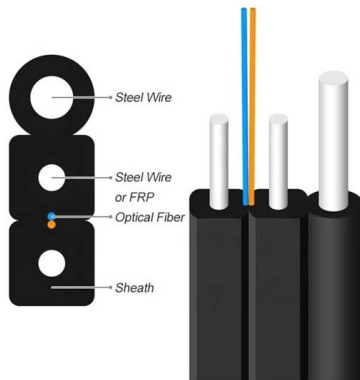

16 Way CNC Steel Body Distribution Box

8, 11, 12, 14, 16, 18 Way CNC Steel Body Distribution Box features a durable, surface-mount design for secure electrical distribution

14 Way MCB Electrical Distribution Box

14 way mcb electrical distribution box metal enclosure with plastic covers. Customizable, CE, CB, TUV, ISO9001 certified. Favorable price. Examine plant.,

DIN-Rail Mount Single Phase 4 6 8 12 Way Metal

Unique Design Din-rail Mount Single Phase Metal Distribution Box Application MDB series single phase distribution box has been designed for safe,

10/14 Way TPN/SPN DB MCB Distribution Box, 7 Hole Distribution

Futina FTD 10 model mcb box, with plastic panel and iron bottom, up-down push-button auto-opening and DIN-rail can be adjustable. It is divided into two kinds, flush mounted type and surface mounted