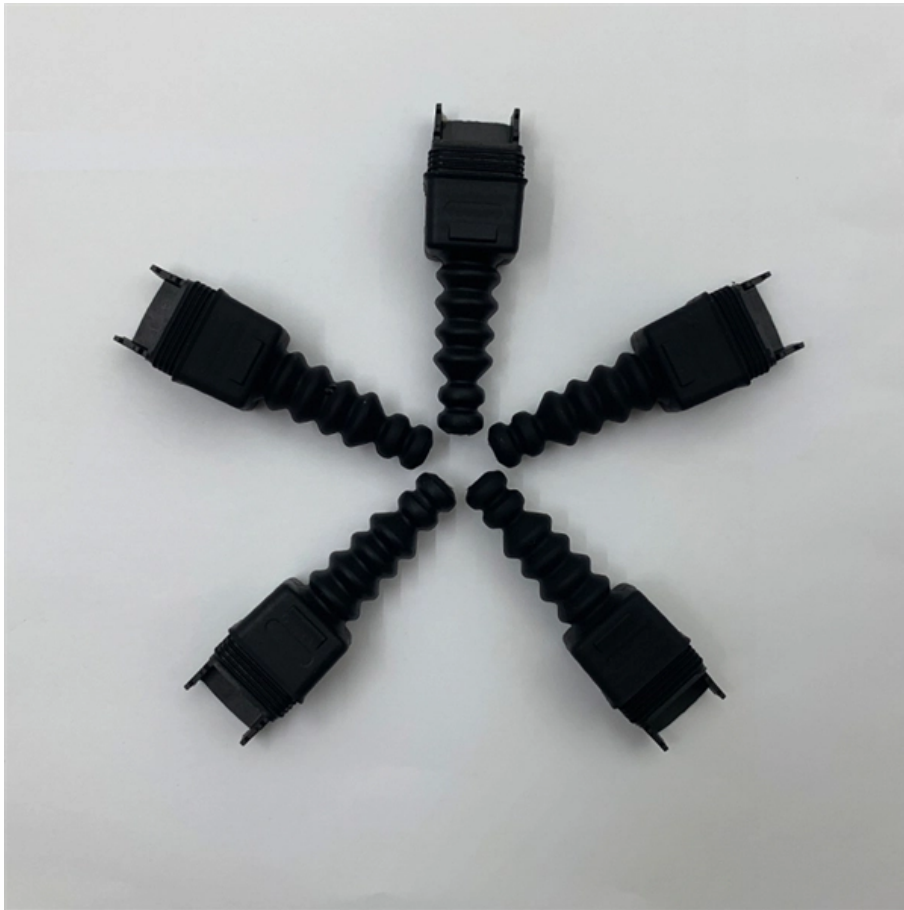

Adam Tas Corridor Energy

144 Fiber Optic Connector Model

144 Fiber Optic Connector Model

Opti-Core 144-Fiber Indoor Ribbon Cable, OFNR, LSZH and

12-fiber ribbons are ideal for mass fusion splicing and MPO multi-fiber connectors