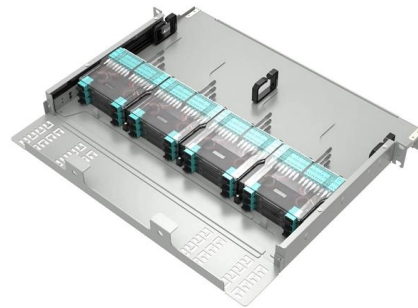

Fiber Optic Selection Guide

Fiber optic cables are typically available in increments of 2 fibers, such as 6, 12, 24, 48, 72 and 144 fiber configurations. Design engineers allocate spare fibers to