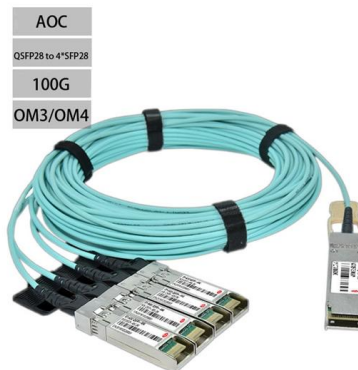

Opti-Core 144-Fiber Indoor Ribbon Cable, OFNR, LSZH and

specifications Fibers shall be ribbonized for easy mass fusion splicing and termination with 12-fiber MPO style connectors. Cable shall contain 144 singlemode fibers and be flame rated for indoor

Multi-Loose Tube Fiber Cable

Outdoor dry core optical fiber Multi Loose Tube cable with aramid yarns as strength member, polyethylene inner jacket, Steel Wire Armouring (Full Rodent Protected) armor and polyethylene

CON0144p Fiber Termination Patch Panel-144 Port

CNS024P - Patch & Splice Panel CON012P - Fiber Termination Patch Panel CON024P - Fiber Termination Patch Panel Features: Fits comfortably into new

BWN-ODF-144-A 144 Cores 4U ODF Fiber Optic

144 Cores 4U ODF Fiber Optic patch panel is a device used to interconnect fiber optic cables and organize them. 144 ports fiber optic patch panel is a high-density