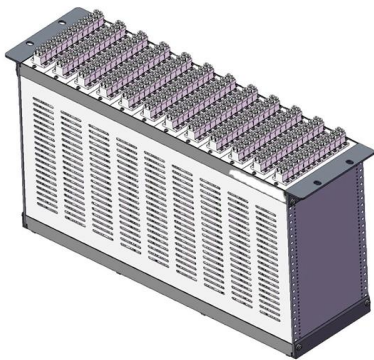

Corning , Materials Science Technology and Innovation

Corning Incorporated is a global-leading innovator in materials science, with 170 years of life-changing inventions and category-defining products.

Search results for: 144 Fiber Optic Connectors - Mouser

All Products Connectors Fiber Optic Connectors Share Show other information about "144"

Preterminated fiber optic cable assemblies , Nexconec

We manufacture preterm with superior fiber/cable performance, high quality connectors which offers improved link loss budgets. Micro core cables

SP-GJS-M5 144 Core Mechanical Dome Type Fiber

Product Model SP-GJS-M5 Product Description SP-GJS-M5 type of Fiber Optic Splice Closure (FOSC) is a member of dome series. The function of the product