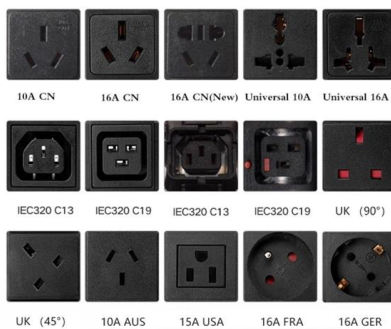

the 144-Core Modular Optical Fiber Distribution Frame

Features High-Capacity Design: With a total of 144 cores, this distribution frame is capable of accommodating a large number of fiber connections, making it suitable