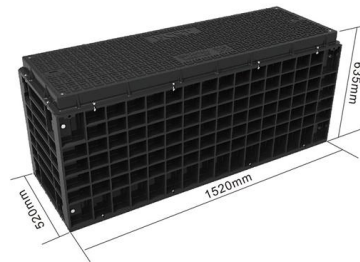

144 Core Optical Fiber Distribution Frame ODF 8U Rack

144 Cores Fibre optic distribution frame is used for cable fixation, termination, splicing, and patching. Flexible Configuration.

Advantages of the 144Core Modular Optical Fiber

By combining high density, flexibility, and durability, the 144Core Modular Optical Fiber Distribution Frame optimizes network performance and

144 Cores Fiber Distribution Box: Durable & Versatile

The SJ-ODB-M18-B metal 144 cores fiber distribution box is engineered to provide a robust solution for managing fiber optic networks with a capacity of up to 144