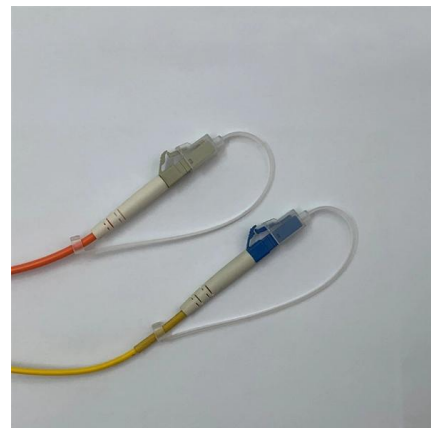

Adam Tas Corridor Energy

15-meter fiber optic patch cord FC to LC

Overview

The L-com FCA-FCLC-DPS1Z-15 is a Duplex single mode fiber optic patch cable, with FC to LC connectors. These LC to LC patch cords feature Corning laser-optimized 50/125 μ m multimode fiber for low modal dispersion and dependable 10Gb. Both ends are terminated with a high performance hybrid or single type connector comprising of a SC, ST, FC, LC, MTRJ, E2000 connector in simplex and.

FCD

These LC to LC patch cords feature Corning laser-optimized 50/125mm multimode

E2000 fiber optic connector

Fiber Optic Patch Cord with LC SC FC E2000 Simplex and Duplex Connector US \$0.68 MOQ: 100 pieces 174 sold 15 yrs CN5.0/5.0

Global Manufacturer & Supplier of FC

Buy FC - LC Fibre Patch Cord at the best price from Norden Communication, the global manufacturer and supplier of electrical and optical solutions. Choose Norden for the worldwide supply of FC - LC

Fiber Optic Patch Cord Single Mode SC/SC -3 meter : Buy Online at Best Price in KSA - Souq is now Amazon.sa: Electronics Product description Singlemode patch cords are used for telecom networks

10Gtek Fiber Patch Cable