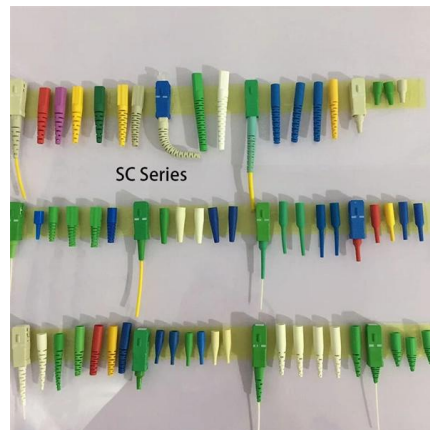

Fiber Patch Cord Supplier Distributor Philippines , Pasig

Posts Fiber Patch Cord Supplier Distributor Philippines Mar 23, 2023?? ? Need urgently customized long fiber optic

Fiber Optic Patch Cables Selection Page , Shop Now

Fiber optic patch cables (also referred to as fiber patch cords) have become the backbone of the fiber optics industry. At Cables Plus USA, we carry top-rated fiber optic patch cables of optically pure