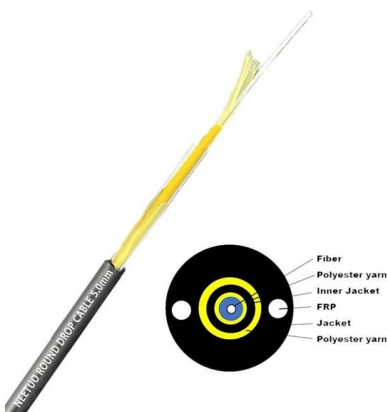

16-port full gigabit managed ethernet fiber switch BP

The BP-SWM8G8F01 is a full gigabit managed Ethernet fiber switch. It has 8*10/100/1000Base-T RJ45 ports and 8*100/1000Base-X SFP fiber slot ports.

D-Link 10-Port Gigabit Smart Managed Switch (DGS)

DGS-1210 Series Features at a Glance Versatile Port Options: Offers models ranging from 10 to 52 ports, catering to various network sizes and requirements, with