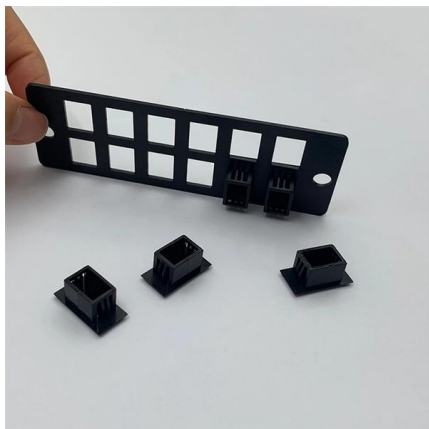

Providing fast, flexible, and cost-effective solution by means of fusion or mechanical splices, the splice trays are available in plastic and metal versions with 12-, 24-,

Signamax(TM) Rackmount Fiber Optic Splice Tray

Signamax(TM) Rack Mount Fiber Optic Splice Tray Enclosures provide the perfect solution for protecting fiber optic interconnects in applications that don't require

Rackmount 1U LGX Compatible Fiber Patch Tray , Shop

The LightWave brand RAC-1X-TRAY is compatible with any LGX Fiber Optic Adapter Panel and holds up to 3 LGX Adapter Panels. The 1U Rack Mount fits in

Rack-Mount Panel

Belden offers several Fiber Patch Panel families to suit various levels of fiber density support. The DCX Rack-Mount Housings are available in three configurations 48

Panels and Housings

DENALI(TM) Fiber Housings Universal tray system supports Fanout, Patch, and Splice Cassettes with up to 576 fibers (288 LC ports) in just 4RU. Built to maximize

RDR Series

RDR panels are supplied fully loaded with adapter plates, pigtails, splice trays, and mounting brackets for 19"-23" racks. Recessed or flush mount brackets are