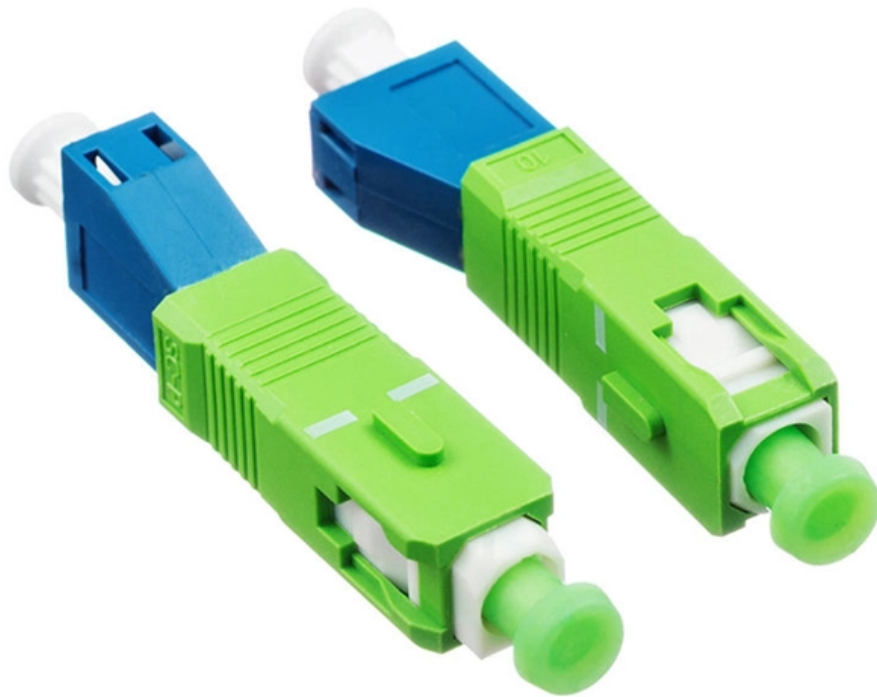

Adam Tas Corridor Energy

16-core Fiber Reinforcement Tray Rack-Mounted

16-core Fiber Reinforcement Tray Rack-Mounted

CableRack 2U Rack Mount Fiber Enclosure 48 Port

The CableRack rack mount fiber optic patch panel solution offers incredible flexibility to mix and match different fiber types and connector types in a single fiber patch

Rack Mount Fiber Patch Panels , Fiber Enclosures , Multilink

Rack-mount fiber enclosures are suitable for various applications and come with many advantages to users, making cable management, connection and efficiency easier. Rack-mount patch panels are

3RU Rack-Mounted Splice Enclosure

The 3RU Rack-Mounted Splice Enclosure is a high-density rack-mountable fiber splice solution. The enclosure can be used as the transition point between

Amazon : ICC 1U Fiber Optic Rack Mount Enclosure

ICC 1U Fiber Optic Rack Mount Enclosure - 3 Slots for LGX Compatible Adapter Panels or

Cassettes, Supports up to 72 Fibers, Fits 19-Inch Racks, Secure Fiber Management Solution, ICFORE31RM

1 * 16 Rack Mount Plc Splitter, 16 Core Optical