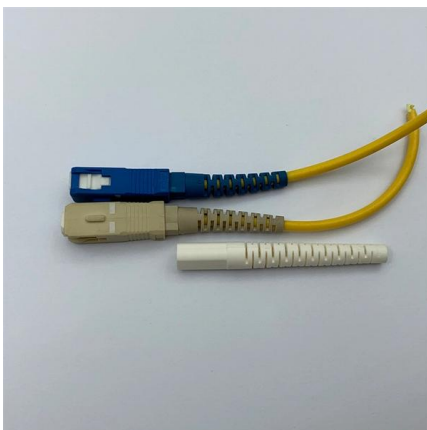

24 Fibers Optical Splice Tray for FHD Fiber Enclosure

The fiber optical splice tray for FHD® (FS High Density) series rack mount

FHD® Fiber Optic Splice Tray 24 Fusion For Rack

The fiber optical splice tray can hold and protect up to 24 fusion splices within FHD® series rack mount fiber enclosures. It is ideal for splicing OS1, OS2, OM1, OM2