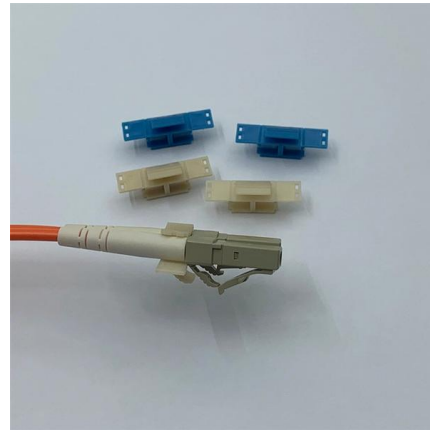

24 Core Rack Mounted , FIBEYE

The 24 core rack mount distribution frame ODF patch panel is a reliable and efficient fiber management solution for your fiber optic network. This modular system is

Fiber Optic Splice Trays & Termination Boxes: Fusion Splicing

Our fiber optic splice enclosures are designed to protect and organize fiber splices in rack-mounted or wall-mounted installations. Made from durable aluminum or steel, these enclosures provide a secure