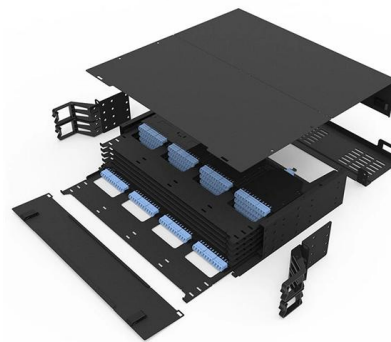

19 Inch Rack Mounted MPO MTP Module Fiber Optic

This MPO/MTP panel is a 19-inch standard type, with pull-out tray, two ABS rails on both sides of the panel box and front flaps at the front of the box. There are two