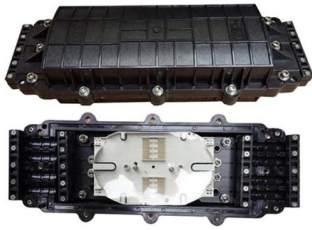

Premium-Line 19" Fiber Optic High Density Patch Panel

FEATURES: Suitable for 1U/96F LC or 48F SC, Standard 19" Patch Panel, Suitable for MPO/MTP to LC/SC modules (P/N 2470xyzwz2).

NexaCore(TM) 19" 1U Ultra High Density Patch Panel for

Designed to fit standard 19" racks, they can also be adapted for 23" racks with optional extension brackets for added versatility. Optional cable management

BlueOptics MPO-MTP 19" HD Patch Panel Chassis

BlueOptics MPO / MTP 19" patch panel solutions are designed for the transmission of optical signals and are suitable, for example, for the interconnection of long distances or the connection to optical