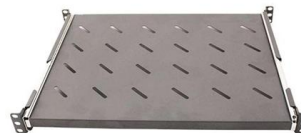

Netix IPC 2U 19 Inch Black Rack Mount Server Chassis

Netix IPC 2U 19-Inch Rack Mount Server Chassis Black, No Power Supply Included, Retail Box with 1 Year Warranty. Standard 19-inch EIA, 2U rack-mount size, Drive Brackets: 1 x Open 5.25", 1 x 3.5",