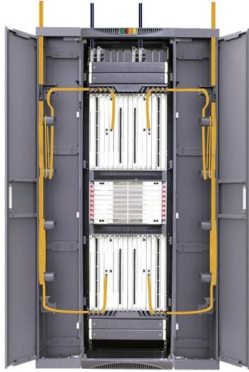

19-inch rack mount chassis