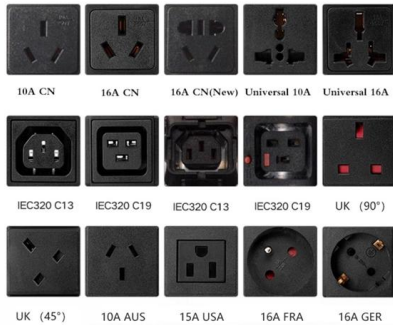

2 5G Tunable Optical Module for Smart Buildings