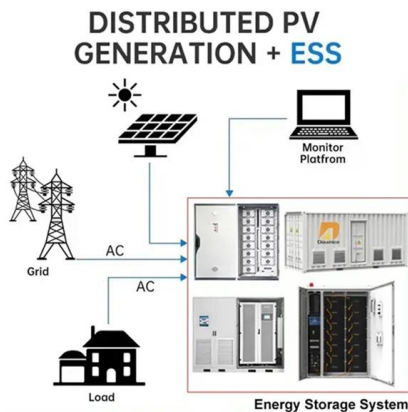

10 Gigabit SFP Switches , 10 Gig SFP Switch , 10Gbs

10 Gigabit SFP Switches 10 Gigabit SFP switches proudly manufactured in the USA by Versitron are available in 28, 36, and 52 port sizes with managed configuration