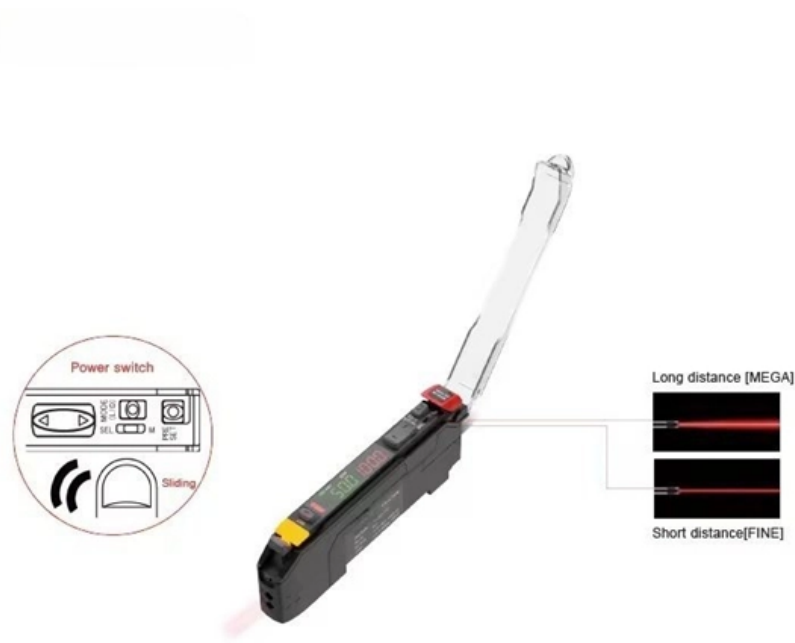

Adam Tas Corridor Energy

2-port manual USB KVM switch

2-port manual USB KVM switch

CS-62U 2-Port USB KVM Switch User Guide

Plug your keyboard, monitor, and mouse into their ports on the ENKVM-USB. The keyboard and mouse ports are labeled with an icon to distinguish them. Note: When using a wireless composite keyboard

KVM-0201 User Manual , FS

KVM-0201 is a 2 in 2 out UHD KVM switch that allows users to access to two dual DP display port computers via a single USB keyboard and mouse. Both input and output support DisplayPort1.2.

Dual/2-Port USB VGA KVM Switch Box Mouse Keyboard Monitor

Product Description This 2-port manual kvm switch is the most economical solution for

controlling 2 PCs, this powerful tool is perfect for desktop placement and won't take up critical switch Special design for