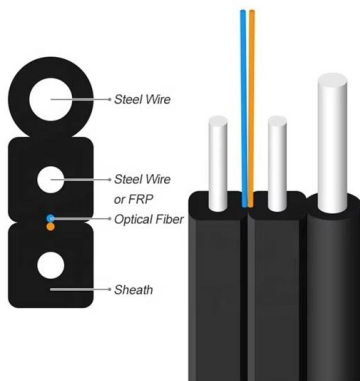

The Best Wi-Fi Router for 200Mbps for Every Budget

Looking to get the best router for 200Mbps? Check out our review of some of the top options available to make your decision-making easier.