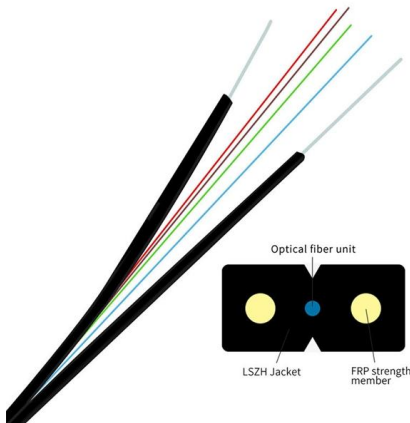

The TP-Link TL-SG1428PE is a high-density 24-port Gigabit "Easy Smart" PoE+ switch designed to provide a robust and intelligent foundation for growing business networks.

Grandstream GWN7832 Layer 3 Aggregation Managed

Featuring 24 Gigabit SFP ports, 4 × 10G SFP+ uplinks, and 2 × Gigabit RJ45 ports, it delivers 240Gbps switching capacity, ultra-low <math><2\mu\text{s}</math> latency,

TP-Link

Shop TP Link Omada 24 Port 10GBASE T L2+ Managed Switch with 8 10GE SFP+ Slots 24 Ports Manageable 10 Gigabit Ethernet Unknown products at Best Buy.