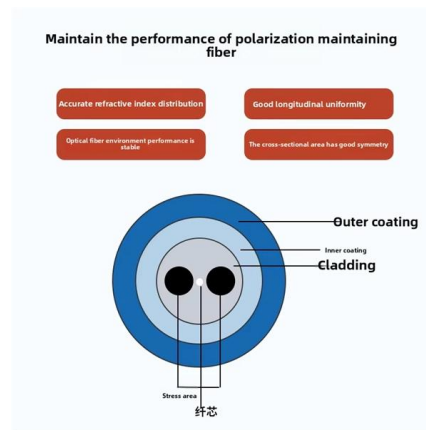

SG3428XMP-LS

SG3428XMP-LS - TP-Link Omada JetStream 28-port Gigabit L2+ Smart PoE+ preklopnik (Switch), 24xG-LAN, 4x10G SFP+, RJ45/microUSB console, 19" rack-mount (384W), SG3428XMP-LS -