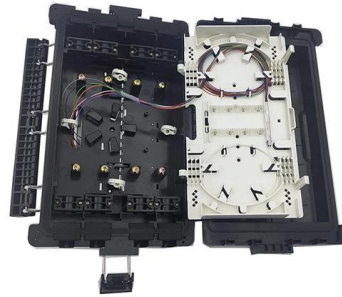

Netgear AV Line M4250 GSM4230P 24-Port Gigabit

Buy Netgear AV Line M4250 GSM4230P 24-Port Gigabit PoE+ Compliant Managed Network Switch with SFP (300W) featuring 24 x Gigabit Ethernet PoE+ Ports, 4 x

Netgear GS524PP Switch 24 Port Gigabit Ethernet LAN PoE Switch

Netgear GS524PP Switch 24 Port Gigabit Ethernet LAN PoE Switch (mit 24x PoE+ 300W erweiterbar, Plug-and-Play, Desktop oder 19 Zoll Rack-Montage, ProSAFE Lifetime-Garantie) - Kostenloser

MikroTik · CRS328-24P-4S+RM

CRS328-24P-4S+RM 24 port Gigabit Ethernet router/switch with four 10Gbps SFP+ ports in 1U rackmount case, Dual Boot and PoE output, 500W