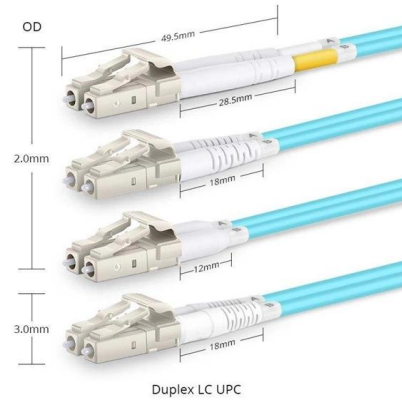

24-Port Gigabit Optical Fiber Switch with 24 SFP Ports -

The GAOtek 24-Port Gigabit Optical Fiber Switch features 24 SFP