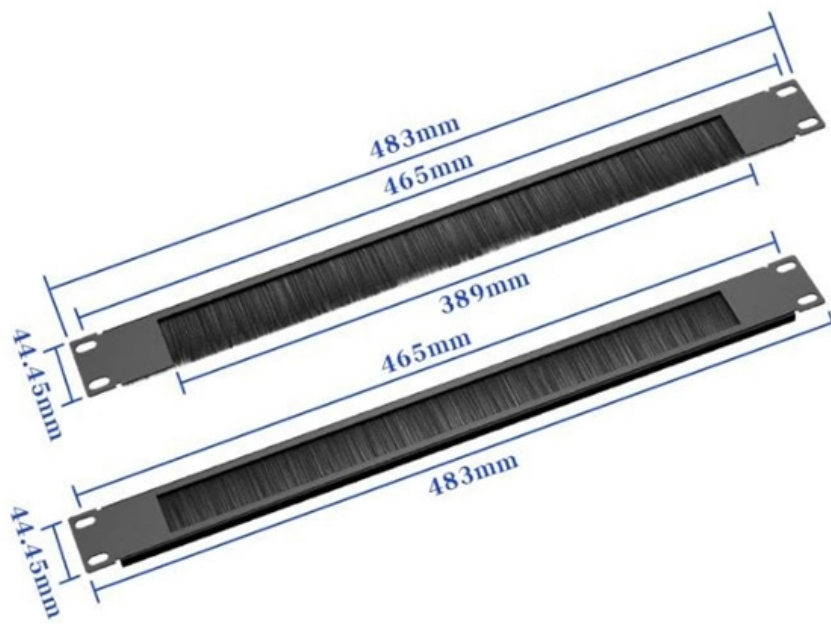

Adam Tas Corridor Energy

24-channel gigabit core switch

24-channel gigabit core switch

GSW-2401

The GSW-2401 provides a high-performance switch architecture that is capable of providing the non-blocking switch fabric and wire-speed throughput as high as

TL-SG1024 , 24-Port Gigabit Rackmount Switch

What This Product Does The TL-SG1024 Gigabit Ethernet Switch provides you with a high-performance, low-cost, easy-to-use, seamless and standard upgrade to

IRON LINK 24 Port 10 Gigabit SFP+ Managed Core Switch