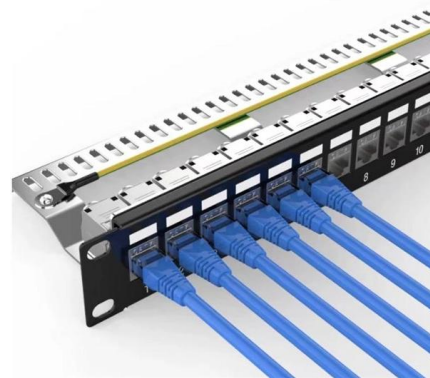

Adam Tas Corridor Energy

24-channel gigabit core switch

24-channel gigabit core switch

GSW-2401

The GSW-2401 provides a high-performance switch architecture that is capable of providing the non-blocking switch fabric and wire-speed throughput as high as

TL-SG1024 , 24-Port Gigabit Rackmount Switch

What This Product Does The TL-SG1024 Gigabit Ethernet Switch provides you with a high-performance, low-cost, easy-to-use, seamless and standard upgrade to

IRON LINK 24 Port 10 Gigabit SFP+ Managed Core Switch

The IL-M4028XF-2AC is a full featured 24 Port 10GbE switch that is perfect for supporting core workloads like multi-server deployments and edge switch

24-Port-Gigabit-Smart-Switch mit 4 Combo-SFP-Slots

TP-Link TL-SG3428 , 24 Port Gigabit Switch, 4 SFP Slots , Omada SDN Integrated , L2+ Smart Managed , IPv6 , Static Routing , L2/L3/L4 QoS, IGMP & LAG ,

DH-PFS5936-24GF8GT4XF

DH-PFS5936-24GF8GT4XF is an optical fiber aggregation switch with 24 fiber ports, and located in central machine room. It can be connected to access switch with Gigabit fiber ports, and to core