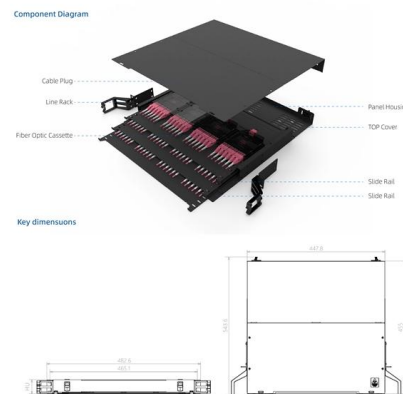

Distribution Box: 5/8/12/15/18/24 Circuit Breakers, Indoor Electrical

Distribution Box: 5/8/12/15/18/24 Circuit Breakers, Indoor Electrical Box Junction Box, Electricity Meter Box (HL-5WAY) Share: