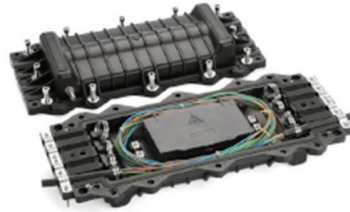

Waterproof Horizontal Type 24 Core Fiber Splice

This small horizontal fiber splice closure is a compact and durable enclosure designed to protect and manage fiber optic splices in small-scale outdoor

Outdoor Waterproof Horizontal Fiber Optic Splice Closure

You need a secure Fiber Optic Splice Closure. These enclosures protect vital connections in your network. They shield 72 fragile optical fibers from harsh