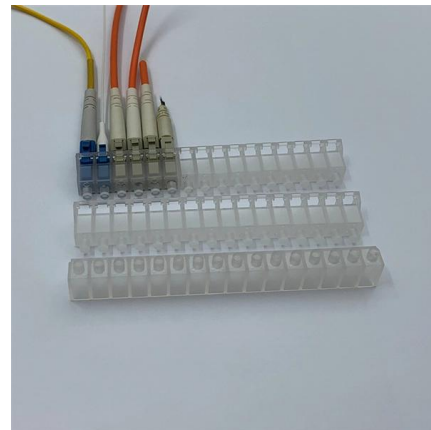

Adam Tas Corridor Energy

24-core horizontal optical fiber splice box

24-core horizontal optical fiber splice box

Daytai Horizontal Type 24 Core Tray Fiber Optic Splice Box Closure

Application: This Fiber Optic IP68 Splice Closure is a fiber optical distribution box that provides a cost-effective secure solution for the feeder cable to connect with out door drop cable in FTTx

144 Core Dome Fiber Splice Closure For Outdoor Use

The 144 core dome splice closure is a compact, high-capacity outdoor fiber optic enclosure designed for optical fiber cable connections. It features 1 inlet and 10