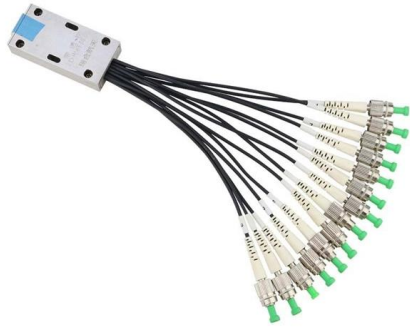

Amazon : Fiber Termination Box

1-16 of 357 results for "fiber termination box" Results Check each product page for other buying options.

Waterproof Horizontal Type 24 Core Fiber Splice

This small horizontal fiber splice closure is a compact and durable enclosure designed to protect and manage fiber optic splices in small-scale outdoor

Outdoor Waterproof Horizontal Fiber Optic Splice Closure

You need a secure Fiber Optic Splice Closure. These enclosures protect vital connections in your network. They shield 72 fragile optical fibers from harsh

8 core fiber optic splice box

Shop high-quality 8 core fiber optic splice boxes for reliable FTTH networks. Durable, waterproof, and with advanced PLC splitters for efficient distribution.

24 Core Fiber Optic Splice Closure

Shop high-quality 24 core fiber optic splice closures. Durable, waterproof, and suitable for various applications. Perfect for FTTH and FTTX networks.

96 Cores Fiber Junction Box

Discover 96 cores fiber junction box with IP65 waterproof rating, ideal for ont fiber box and fiber optic cable core applications. CE certified for reliable, high-speed connectivity in telecom and data networks.