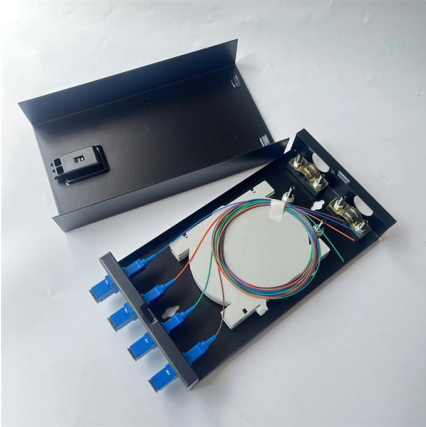

GP-T404-24F 24-Core High-Density MDU Fiber Optic Box

GP-T404-24F 24-Core High-Density MDU Fiber Optic Box Application Tailored for FTTH in multi-dwelling units, serving as a floor-level transition for riser and horizontal cables. Provides storage for

Amazon : Fiber Splice Box

2 in 2 Out Horizontal Cable Junction Box, 12 Core Fusion Splice Kit Fiber Optic Junction Box Fiber Optic Outdoor Waterproof Protection Box Add to cart

Fiber Optic Splice Closure, Electrical Cable Junction

Fiber optical splice closure is widely used in communication, network systems, CATV cable TV, optical cable network systems, and so on. It is used for protective