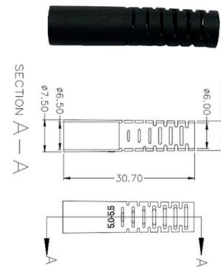

24 Core OM4 Armored Double-Jacket Indoor Outdoor Cable GJFZY53

24 Core OM4 Armored Double-Jacket Indoor Outdoor Cable GJFZY53 with longitudinally applied glass yarn strength Indoor/Outdoor fiber optic cable delivers outstanding audio, video,