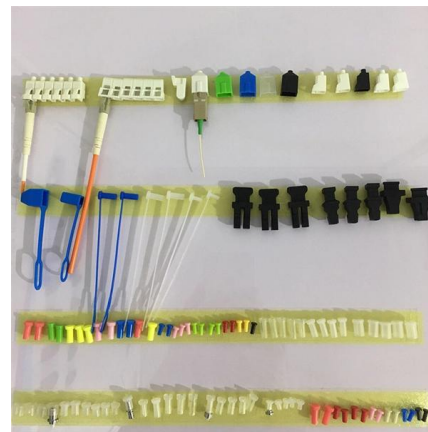

Opti-Core Fibre Optic Indoor- Outdoor Armoured Cable 48 to 144

The fibre cable shall contain 48 to 144 fibres and have an armoured loose tube construction. It shall be suitable for indoor applications, complying with IEC standards for low smoke/zero halogen and