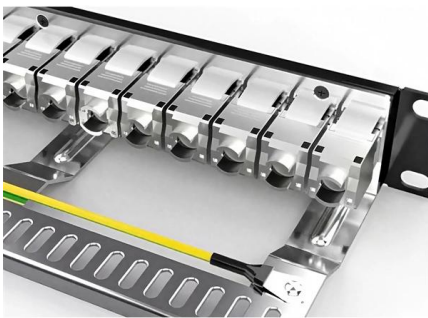

GJFJV Mini Round Optical Fiber Cable - Compact

GJFJV mini round fiber cable provides flexible and compact optical transmission for indoor

distribution networks, available in multiple core counts.

HTB8054 12-Core Indoor Fiber Optic Terminal Box - for

The HTB8054 12 Cores Fiber Optic Terminal Box is a versatile indoor termination solution designed for connecting feeder cables with drop cables in

FIBER OPTIC CABLE , ODF Splicing 24 Core , Step By Step Splicing