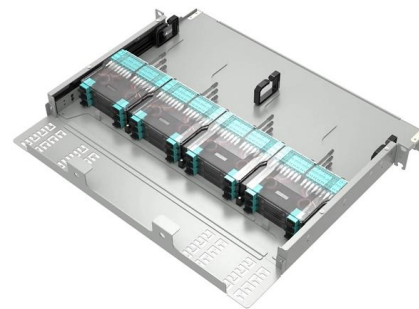

Fiber Optic Cable Splice: The Most Complete Guide

In this comprehensive guide, we delve into the intricacies of fiber optic splicing--encompassing methodologies, instruments, and best practices--while highlighting Dekam Fiber's state-of-the-art