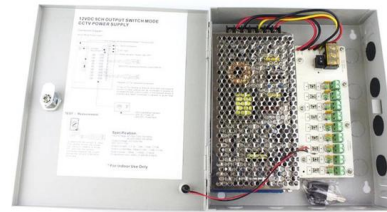

GJFJV Mini Round Optical Fiber Cable - Compact

GJFJV mini round fiber cable provides flexible and compact optical transmission for indoor

distribution networks, available in multiple core counts.

HTB8054 12-Core Indoor Fiber Optic Terminal Box - for