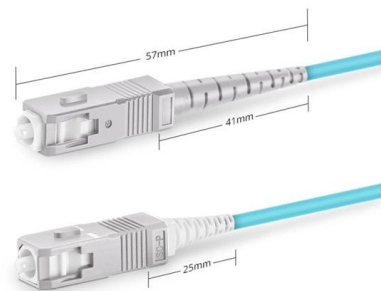

Fiber Panels, Modules & Cassettes

Explore CommScope's efficient and scalable fiber splice panels designed for seamless connectivity. Accommodating LC, SC, and MTP/MPO connectors,

Simplex SC UPC