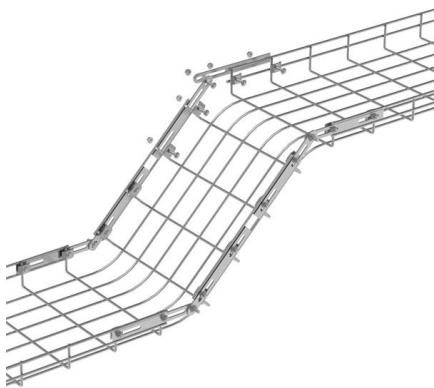

Verified Supplier Fiber Optic Distribution Panel fttH Compatible

Types of Fiber Optic Distribution Panels A fiber optic distribution panel (also known as a fiber distribution frame or FDF) serves as a centralized hub for managing, terminating, and distributing fiber optic

Fiber-optic cable

A fiber-optic cable, also known as an optical-fiber cable, is an assembly similar to an electrical cable but containing one or more optical fibers that are used to carry

Haile SFP-GE40-SM1310-A 1.25G Gigabit Single Fiber Optical Module

Haile 2 Inlet Out Vertical Fiber Optic Splice Closure 24 Core Kit HT-JX-2LA is a robust and reliable solution designed for outdoor fiber optic

cable management.

24 core hat -type optical cable joints

These joints allow for the connection and splicing of fiber optic cables, protecting the fibers from environmental factors such as moisture, dust, and vibration. In this article, we will discuss