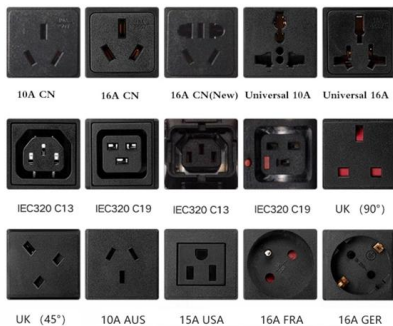

FIBER OPTIC CABLE , ODF Splicing 24 Core , Step By

Optical Distribution Frame 12core splicing tutorial. Vlogging Gears: more. Optical Distribution Frame 12core splicing tutorial.