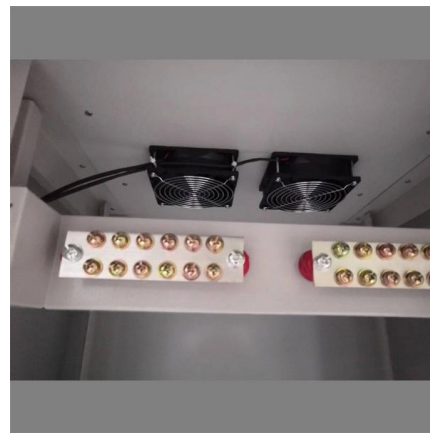

ZORA Fiber optic patch panel Manufacturers & Suppliers

ZORA Fiber Optic Patch Panel - Efficient Management Hub for Optical Networks ZORA Fiber Optic Patch Panel (ODF) is a key component in fiber cabling systems, designed for centralized

FIBER OPTIC CABLE , ODF Splicing 24 Core , Step By Step Splicing

Optical Distribution Frame 12core splicing tutorial. Vlogging Gears: more. Optical Distribution Frame 12core splicing tutorial.

Fiber Distribution Frame Blank 24 Core

DIGISOL Optical Distribution Frame provides cable interconnections between communication facilities that can integrate fiber splicing, fiber termination, fiber