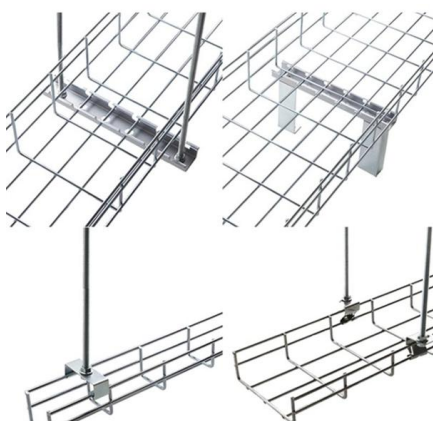

## Overview

---

The Fiber Optic Splice Tray LC/APC-24 core is a high-density fiber management solution designed for precise splicing, routing, and protection of optical fibers in modern access and transmission networks. Its multi-layer design allows installers to access only the components necessary for initial installation. Splice tray is used in optical distribution frame, distribution box, and splice closures, which is engineered for use with indoor or outdoor splice hardware with both loose tube and tight-buffered optical cable designs. Manufactured by Fenxi Optoelectronics Technology, this splice tray is optimized for LC/APC.

### Astonishing 24 CORE FIBER OPTIC SPLICE TRAY

Features:

- o Management and storage pigtail o
- Fiber optic fusion protection o
- Use for single-mode or multimode fiber o
- Durable injection-molded plastic trays and

### 24 Core Fusion Splice Tray

The fusion splice tray is designed to provide a location for storing and protecting optical cables and splicing. It is mainly used for management of cable junction