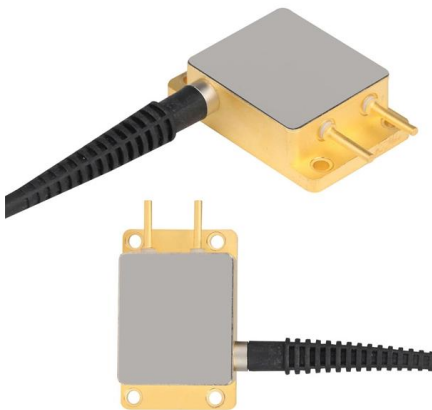

Optical Fiber Terminal Box, 24 Core 24 Port Fiber Optic Splice Tray

The wall-mounted user cable terminal box, whose function is to provide the fusion of fibers, the fusion of fiber and tail fiber, and the connection of optical connectors.