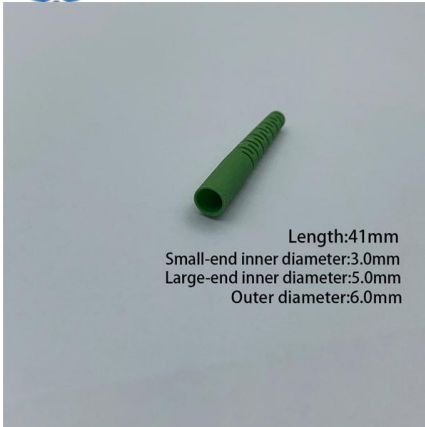

Infinique Dome Splice Closure 24 Cores

Infinique Fiber Optic Splice Enclosure has been specifically designed to give greater protection for fiber optic connections. It is made of tough chemical resistant engineering material which effectively