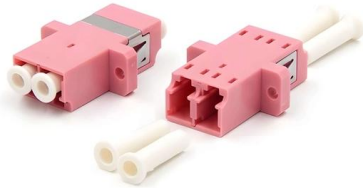

24-core optical fiber splice package for West Asia

Astonishing 24 CORE FIBER OPTIC SPLICE TRAY