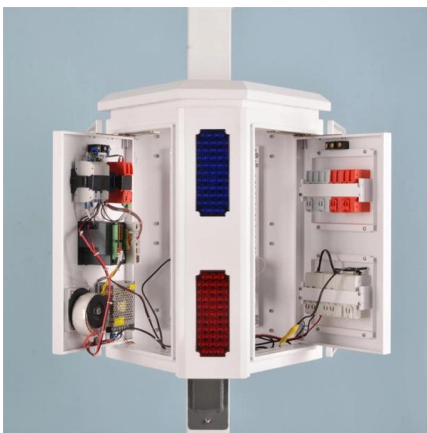

Single-mode optical fiber

In fiber-optic communication, a single-mode optical fiber, also known as fundamental- or mono-mode, is an optical fiber designed to carry only a single mode of light

Fiber Optic 24 Fibers Single Mode Fanout , Samm Teknoloji

SC & LC Fiber Optic Fan-out Assemblies 24 Fibers
Single Mode Fan-out , 1.8 mm Connector
Specifications Optical Performance

24 Cores Distribution Fiber Optic Cable

SABA 24 cores distribution fiber optic cable is constructed with loose tube fibers, aramid yarn strength member, LSZH is metal free outdoor cable . Quality of the product is tested according to IEC Standards.