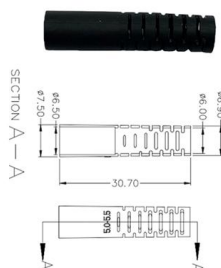

24 Core OS2 9/125 Singlemode Multi-Loose Tube External Fibre Cable

24 Core 9/125 Singlemode Multi Loose Tube (MLT) Fibre Cable with External Duct PE Optical Fibre containing elements laid up around central strength member Gel Filled Water blocked loose tubes