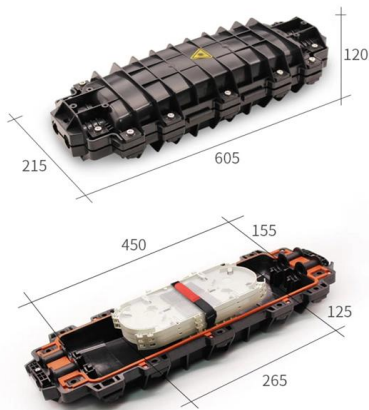

### Enbeam OS2 Singlemode 9/125 24 Core Armoured SWA Fibre Optic Cable

Product Overview Excel steel wire (SWA) OS2 9/125mm armoured loose tube optical fibre cables have been designed specifically for direct burial and the most demanding of installations. These cables are

### Nexans optical cable 24 core, singlemode, Armored

Nexans optical cable 24 core The construction is suitable for use outdoor in ducts and for direct

burial. It consists of a corrugated steel tape armoring providing full rodent protection. It is surrounded by