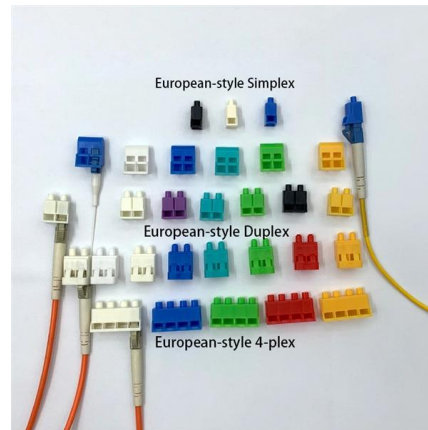

Unitube Armoured Fibre Optic Cable

Unitube Armoured Fibre Optic Cable Product details D-Link Unitube Single Jacket Steel Tape Armored Cables is a central tube cable using optical fibres presented in loose tube and surrounded by Steel