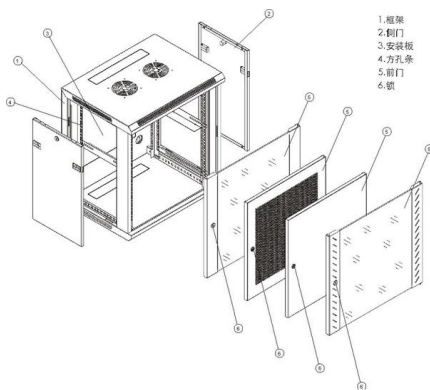

D-Link DGS-F1024P 24 Port Gigabit Unmanaged POE Switch with 2 SFP ports

Flow control for protection against data loss The

D-Link DGS-F1024P Gigabit Pot Switch comes with 24 10/100/1000 Mbps PoE ports & 2 Gigabit SP uplink ports. This Switch enables users to easily