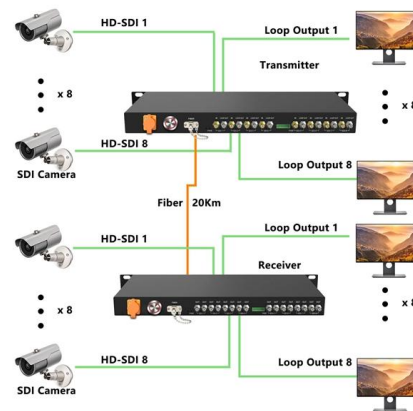

MokerLink 24 Port Gigabit PoE Switch with 2 SFP Ports

Full Gigabit PoE+ Switch with 2 UpLink SFP Port. Exchange mechanism using storage and forwarding, All ports support line-speed switching. Compatible with