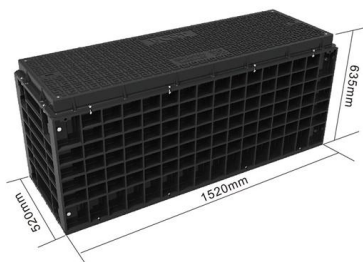

DIGITUS by ASSMANN Shop , Modular Patch Panel, 24

Modular Patch Panel, 24-port - The Modular Patch Panel from DIGITUS® is available as 16- or 24-port version. The 1.5 mm cold rolled c-steel provides the