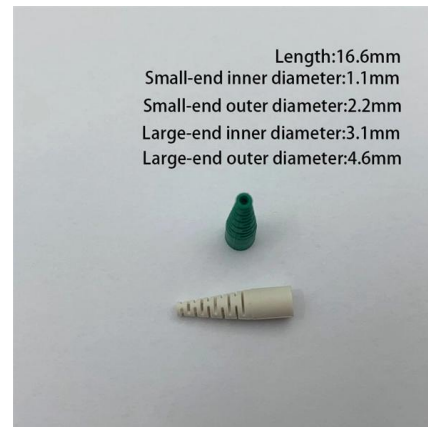

Length:16.6mm  
Small-end inner diameter:1.1mm  
Small-end outer diameter:2.2mm  
Large-end inner diameter:3.1mm  
Large-end outer diameter:4.6mm