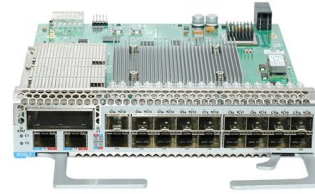

applications. The fibres shall be ribbonized for easy mass fusion splicing and termination with 12-fibre

24 Core Single Mode Fiber Optic Cable Single Tube

HES 24 Core Single Tube Steel Armored Fiber Optic Cable, SM 9/125µ Single Mode. Ideal solution for large network applications.