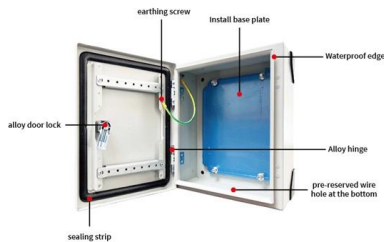

288 cores single mode fiber optical cable

Discover premium quality 288 cores single mode fiber optical cable designed to enhance connectivity and performance. Ideal for business buyers seeking reliable solutions.