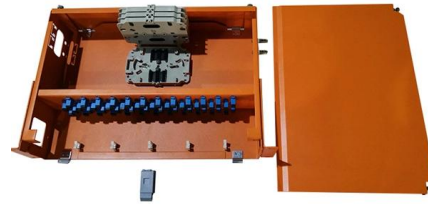

Industrial Ethernet Switch Aggregation L2 16SFP , NEU308164CGM

L2 fiber aggregation industrial Ethernet switch with 16 SFP, 8 Gigabit RJ45 and combo uplinks. ERPS ring recovery <50ms, Web/CLI/SNMP, CE/FCC/RoHS.