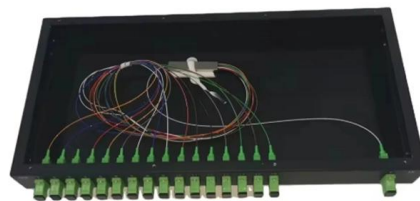

5m LC-LC OS2 Single Mode Dual-Core Fibre / Fiber Optic Cable UPC

Buy 5m LC-LC OS2 Single Mode Dual-Core Fibre / Fiber Optic Cable UPC Duplex Armoured Low Smoke Zero Halogen (LSZH) Jacket White LCUPCWHITE-5M from i-tech at the lowest price.