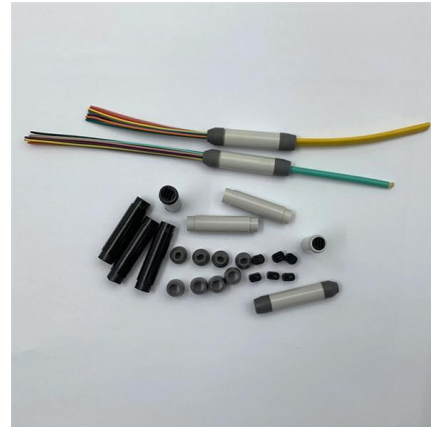

Amazon : Direct Burial Fiber Optic Cable

150M/492FT Outdoor Armored LC to LC Fiber Optic Cable, 4 Core OS2 Single Mode 9/125mm, Industrial TPU Jacket, OD 5mm, 4 Strands, SMF, Direct Burial, Heavy-Duty LC-LC Patch Cord for

10 Packs Single Mode Fiber Lc To Lc 2m Os2 , Desertcart INDIA

The VIGTP 10-pack OS2 Singlemode LC to LC fiber optic cables deliver professional-grade 3Gbps data transfer with ultra-low insertion loss ($\leq 0.3\text{dB}$) and high return loss ($\geq 50\text{dB}$). Featuring a durable LSZH

Optical fiber connector

An optical fiber connector is a device used to link optical fibers, facilitating the efficient transmission of light signals. An optical fiber

connector enables quicker

30 meter LC/LC Singlemode Duplex Fiber Optic Cable, 9/125

Product Description This 30 meter (~98 feet) fiber optic cable is terminated with LC (Lucent Connector) connectors on both ends. It is a singlemode fiber (9 micron core) designed to transmit data across