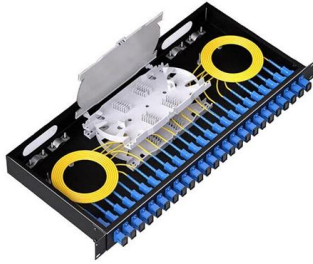

Duplex Singlemode 9/125 Fiber Optic Cable LC-LC, 30

The FDDI-rated N370-30M has 9/125 duplex (zipcord) fiber made from glass, instead of polymer. The sturdy LC male connectors meet stringent insertion loss

Amazon : Fiber Optic Bulkhead Connector

Browse professional-grade fiber optic bulkhead adapters for panel mounting and cable termination. Ideal for telecom rooms and network infrastructure.

Contact Us

For datasheets, pricing, or custom telecom energy solutions, please visit:
<https://koskolong.co.za>