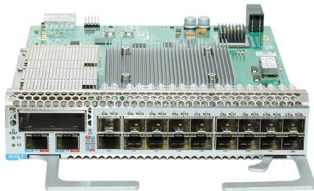

Fiber Optic Patch Cable, Fiber Optic Patchcord US Conec MTP-LC

Fiber Optic Patch Cable, Fiber Optic Patchcord US Conec MTP-LC/UPC Female 8 Cores Type B Single Mode OS2 Corning G657A1 Elite Low Loss 0.35dB Max 3.0mm OFNP Plenum 20m (66ft)