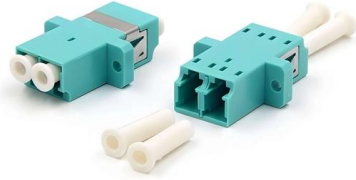

FLYPROFiber

Experience unmatched speed and performance with this advanced fiber optic cable. Easy Installation and Connectivity--- The OS2 LC 6-core outdoor armored fiber

Carrier Grade Dual Core Single-mode Optical Fiber Jumper Double LC

Carrier Grade Dual Core Single-mode Optical Fiber Jumper Double LC To LC SC FC ST Square To Round Pigtail Network Jumper Cable (Double LC-FC,30M)

LC Fiber Optic Connectors

LC simplex and duplex connectors are used for equipment cross-connects or interconnects in backbone, horizontal and work area applications for high-speed data transmissions.

9/125, Single mode Uniboot Fiber Cable, Dual LC / Dual

L-com now offers the SFODLC-UNI series Uniboot LC assemblies which provide an integrated boot and clip design as well as a single 3.0mm jacket. These unique