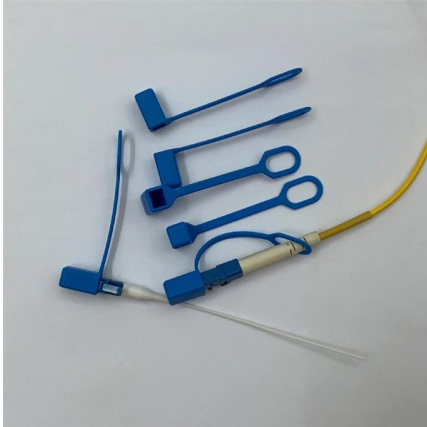

Cable Tray , EAE Electric , Medium & heavy duty cable

The Suspension-Accessory System E-Line AA; designed to carry busbars, cable trays, and cable ladders, etc. on reinforced concrete or steel structures. EAE