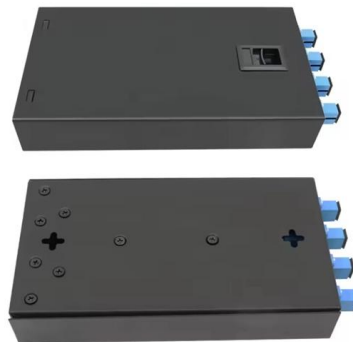

Stainless Steel Cable Tray

Stainless Steel Cable Trays - Channel, Ladder, Perforated Stainless steel cable trays are made of 304, 316 grade stainless steel, which are designed into channel