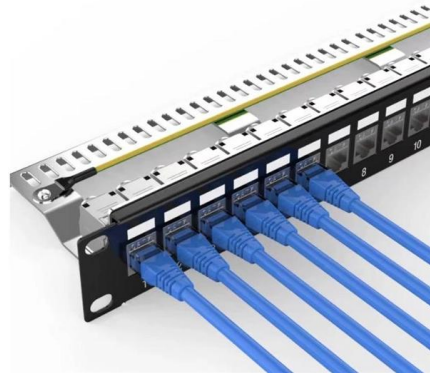

Giganet 32U Floor Standing Network Cabinet Width 600mm Depth

The Giganet network cabinet, is a combination of hardware structures designed to accommodate technical equipment including routers (routers), switches circuits (switches), hubs, storage devices

32U Server Racks & Cabinets for Data Network, price ?

We have a comprehensive selection of 32U racks at the best price. With our well-researched and quality tested products, we can guarantee your data center is safe and secure.

Server Racks and Cabinet Sizes , Server Room Environments

Our offerings include a variety of cabinets and racks with detailed specifications such as server cabinet sizes, comms rack sizes, data cabinet sizes, and data center cabinet sizes. We also provide