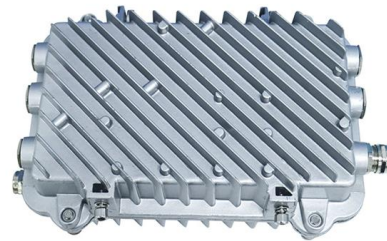

32U Enterprise-Grade Server Rack Cabinet, 19in

THE IT PRO'S CHOICE: Designed and built for IT Professionals,

32U Network Cabinet, Quick Assembly, 31.5 in. depth,

The NavePoint 00407493 32U network cabinet is a durable, quick-assemble solution perfect for SOHO, A/V, studio, data, IT, and telecom setups. This cabinet is

D-UNI Series 32U 600x600 Floor Standing Rack

D-UNI series of network cabinets offers a comprehensive solution for convenient and