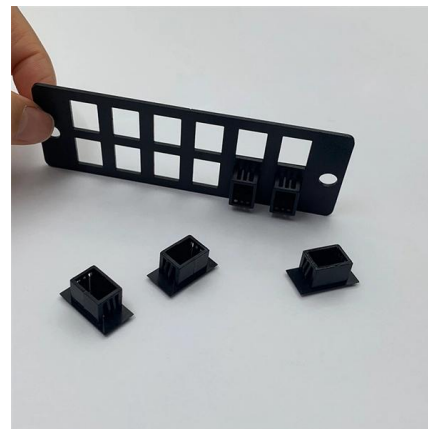

All-Rack 32U Floor Standing 600mm x 600mm Data

32U 6X6 FLOOR STANDING CABINET Cabinet Dimensions Width: 600mm Depth: 600mm Height: 1598mm (including castors) Net Weight: 68kg Download Spec