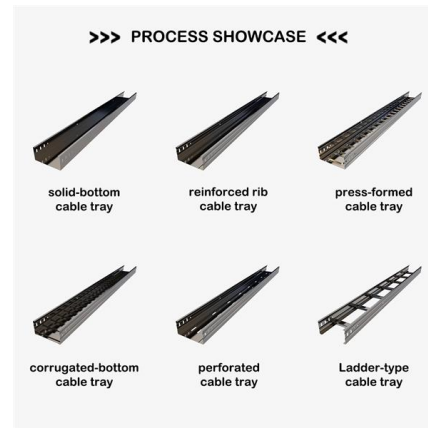

Sysracks 32U Network Data Server Rack Cabinet Enclosure

About this item 32U Rack Network Server Enclosure 32 inch Deep Server Rack with Vented Mesh Perforated Doors Server Rack Enclosure Includes: - Thermostat - LCD-Screen - 4 Cooling Fan - 8

32U Home Server Rack Cabinet - 19" Floor Standing Network

Product description Floor-Standing Enclosed Server Rack Cabinets Designed for organizing and protecting 19-inch servers, network and AV equipment with optimized airflow, cable management

32 U Data Cabinets, Server Racks (600mm x 800mm)

Elevate your network infrastructure with our Superior 32U Data Cabinets and Server Racks, measuring 600mm x 800mm. These Factory Standard Network Cabinets