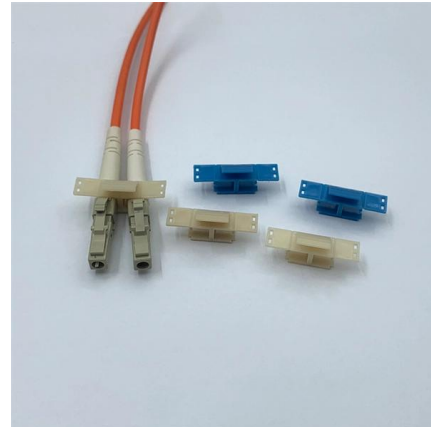

Wall Boxes

CommScope offers a complete line of easy-to-use access terminals, copper and fiber splice closures, patch closures and accessories to speed deployment.