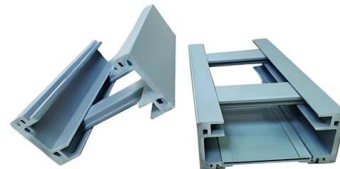

Laser head 650nm 9mm 3V 50mW Laser Cross Diode

Buy Laser head 650nm 9mm 3V 50mW Laser Cross Diode Module Red Copper Head 5MW at Aliexpress for . Find more, and products. Enjoy Free Shipping