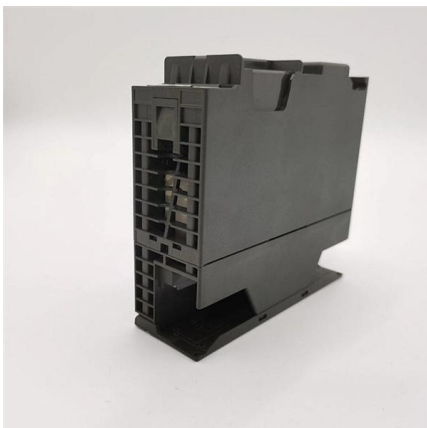

Cable Trays

Find here Cable Trays, Metal Cable Trays manufacturers, suppliers & exporters in India. Get contact details & address of companies manufacturing and