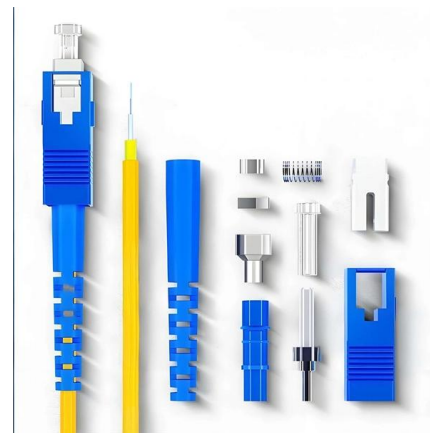

Cable Trays , PohlCon - Partner from start to future.

They are available in perforated (RG) or non-perforated (R) versions, in heavy-duty versions (RS/RGS), for use under sprinkler systems (RGL) or as installation cable trays (RI/RIS).