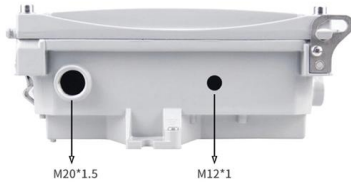

Kable Kontrol Cable Tray

This cable management tray comes in 4 different width sizes which includes 4, 6, 8, and 12 inches. The length of all cable trays is standard 5 feet while the depth is

Under Desk Cable Management Tray White, Cinati Wire

Easy to install,Clean up messy cables Under Desk Cable Management Tray - Loved by consumers around the world. Our cable management under desk loved by

Search

Search Up to 36% lower carbon footprint than standard plastic cable ties Globally, only 9% of plastic waste is recycled, and by 2050, up to 12 billion tons could pollute our landfills, waterways, and

DEWALT® Home

Enter 3/9/26-4/10/26-Limit of 1 Entry per person. Odds of winning depend on the total number of entries received. Open only to persons who are legal residents of the

Cable trays

Our cable trays are produced in fit for purpose materials like stainless steel, galvanized, aluminium and fibreglass (FRP/GRP) composites to suit any project