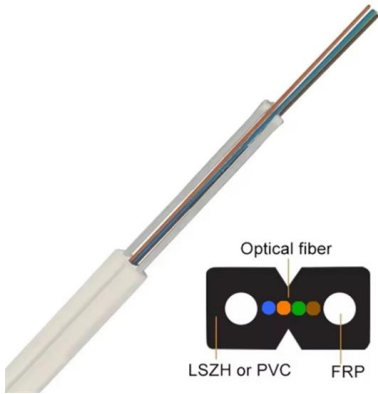

Adam Tas Corridor Energy

4 2-meter cable tray

4 2-meter cable tray

Cable Tray Dimensions Guide: Standard Sizes, Tray

Explore standard sizes by tray type, understand width and depth limits, and see how to calculate and choose compliant cable tray sizes for real projects.

Cable Trays , RS

Cable trays are a type of cable management system used to support and organize electrical cables and wires in commercial, industrial, and residential settings. They are typically made of metal, such as