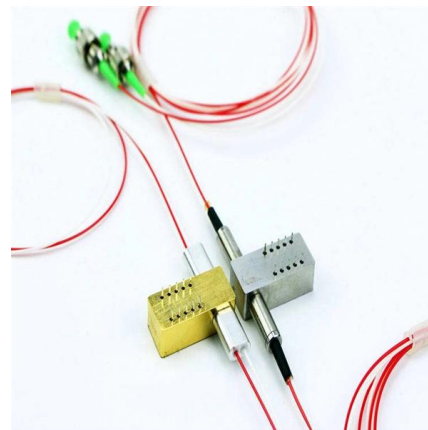

GUIDE CABLE TRAYS TECHNICAL

NEMA VE 1-2017 Specifies requirements for metal cable trays and associated fittings designed for use in accordance with the rules of Canadian Electrical Code, Part I and the National Electrical Code®