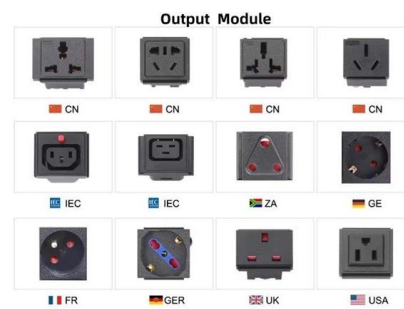

288EV4-14100D53 SST-UltraRibbon Single-Tube, Gel-Free Cable 288 F, Single-mode (OS2)
Typically ships in 28 day (s) Actual lead time confirmed upon receipt

4-Core Single mode Fiber Optic Cable

4-Core Single mode Fiber Optic Cable also called 4-core Optical fiber cable, is a type of communications optic cable which has the same transmission speed as