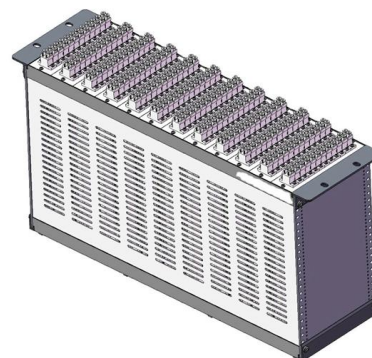

Opti-Core 144 and 288-Fibre Indoor Ribbon Cables, LSZH and

288 singlemode fibres for high density data center distribution applications. The fibres shall be ribbonized for easy mass fusion splicing and termination with 12-fibre MPO style connectors.

Order Online 48 Core Fiber Optic Cable 2k+ , Alibaba

Discover 48 core fiber optic cable for outdoor use--durable ADSS design, G652D single-mode fiber, CE/ROHS certified. Ideal for FTTX, telecom networks.

ADSS fiber optic cable 4-288 core

ADSS (All-Dielectric Self-Supporting) cable is ideal for installation in distribution as well as transmission environments, even when live line