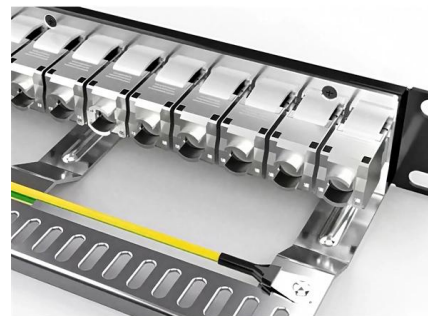

288 Core CST Fibre Cable Multi Loose Tube Armoured

Offers 4 core 24 core 48 core to 288 core with different cable structure. This 288 core CST fibre cable has a corrugated steel tape CST and a CSM, flame retardant