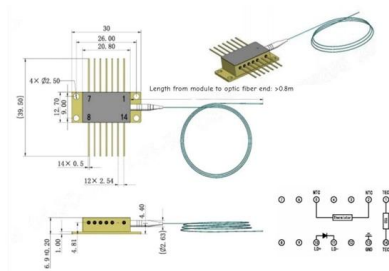

### 5 Meters 4 Core Industrial TPU LC to LC Outdoor

About this item 4 Core Single Mode LC Industrial Armored TPU Fiber Optic Patch Cable: Industrial TPU Jacket features strong tensile strength, high abrasion

Outline drawings  
mm