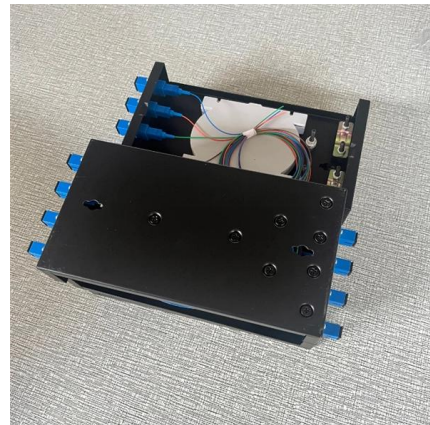

4-Core Outdoor Single Mode Fiber Optic Cable GYXTW

We supply GYXTW fiber optic cable from 2 fiber cores to. 24 fiber cores. your request.

best 4 core fttH cable fiber optic Single mode outdoor

The TMT GLOBAL 4 core fttH cable fiber optic Single mode outdoor