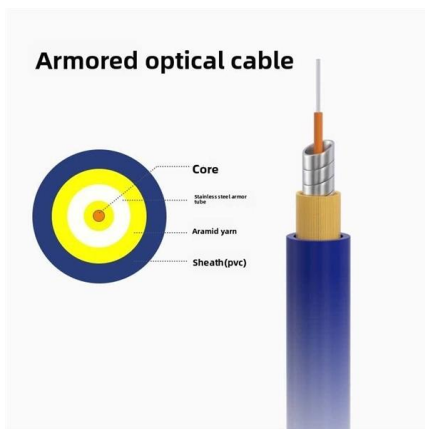

GETEKnet Fiber-termination-box-price Horizontal FttH Information Distribution Plastic Cable Joint Terminal Box Fiber Lc Metal

IP66 Waterproof FTTH 4 Core Fiber Optic Termination Box Optical

This product has acquired the relevant product qualification (s)/license (s) of certain applicable country/countries. View more.

4 Ports IP65 Fiber Terminal Box for Secure Fiber

The HTB8060 4 Ports IP65 FTTH Outdoor Fiber Terminal Box

4 Core Fiber Termination Box with 12 Outlet Ports -

indoor& outdoor 12 port Fiber Access Terminal Box can hold 2 sc duplex adapter for 4 core termination,allows 8 splice and 1x4 optical signal splitting.