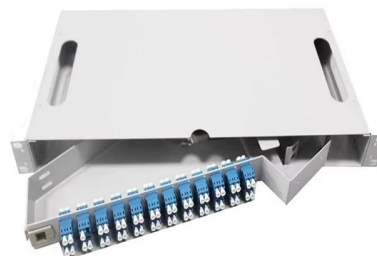

The 4-core fiber termination box provides a stable, protective joint between optical cable and distribution pigtails at the end of fiber cables. It is typically used in

GELRHONR FTTH Fiber Panel Box Enclosure, 2 Core Fiber Optic Terminal

4 Ports IP65 Fiber Terminal Box for Secure Fiber

The HTB8060 4 Ports IP65 FTTH Outdoor Fiber Terminal Box

4 Core Fiber Termination Box with 12 Outlet Ports -

indoor& outdoor 12 port Fiber Access Terminal Box can hold 2 sc duplex adapter for 4 core termination,allows 8 splice and 1x4 optical signal splitting.

The 100*80*29mm small 4 port indoor fiber termination box is designed to connect optical fiber cable with 4 pigtails in FTTH, FTTB, FTTD application.

1 In 1 Out Outdoor 4 Fiber Optic Termination Box IP65 -

The 1 in 1 Out 4 core fiber termination box is waterproof rated IP65, can be used in indoor and outdoor wall mount applications.

4 Port SC Fiber Termination Box, 4 Cores Splice

This 100*83*30mm 4 port ftth termination box is sc/lc fiber wall outlet that provides fiber connectivity to your enterprise and home, ideal for wall mount and desktop