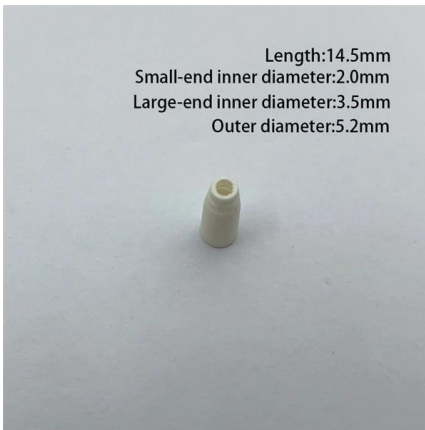

12 Port Fiber Access Terminal Box For Steel-tube

The 2 ports fiber optic junction box allows max 12 cores splicing and 1x8 splitting, Widely used in residential, business buildings for cable distribution.

4 Core Wall Mount Fiber Optic Terminal Box for FTTH

The 4 Core Wall Mount Fiber Terminal Box provides secure splicing, termination, and IP65 waterproof protection. Ideal for indoor/outdoor FTTH

8 Port FTTH Distribution Box with Mid Span Access -

The 8 port ftth distribution box with splitter supports 2 entry cables with dia $\leq F12mm$, which can house 1x8 mini splitter for 8 cores splice and termination .

4 Port SC Fiber Termination Box, 4 Cores Splice

The 4 port FTTH termination box is a professional enclosure designed to provide a reliable and efficient fiber termination solution for indoor fiber-to-the-home