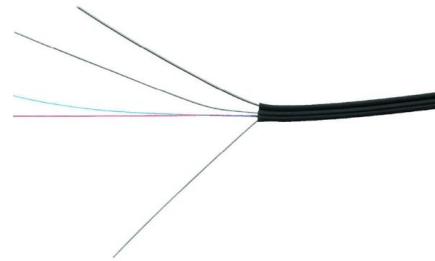

Fiber Termination Box With 4 SC Adapter Ports, 4 Splices

The 100*80*29mm small 4 port indoor fiber termination box is designed to connect optical fiber cable with 4 pigtails in FTTH, FTTB, FTTD application.