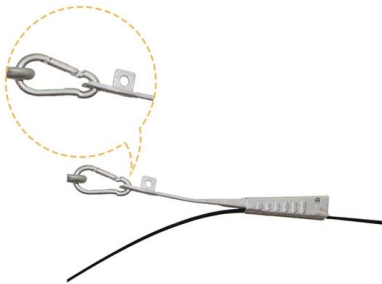

The 4-core fiber termination box provides a stable, protective joint between optical cable and distribution pigtails at the end of fiber cables. It is typically used in

GELRHONR FTTH Fiber Panel Box Enclosure, 2 Core Fiber Optic Terminal

Durable. The fiber optic terminal junction Box

solid in construction,with porcelain white finish.Crafted from high-quality ABS plastic, highly sturdy.Size:90x90x25mm. WATER AND DUST

16 Core Outdoor Fiber Optic Distribution Box IP65 FDB FTTH Terminal Box

This 16-core Fiber Distribution Box (FDB) is a professional outdoor optical termination enclosure designed for FTTH access networks. Made of high-quality PC+ABS plastic with UV-resistant and

GETEKnet Fiber-termination-box-price Horizontal FttH Information

Waterproof FttH Fiber Optic Terminal Box 4 Core Wall

The wall outlet termination box is designed with a large arc shape to ensure that the fiber optic cable placed in it will not be damaged when subjected to external