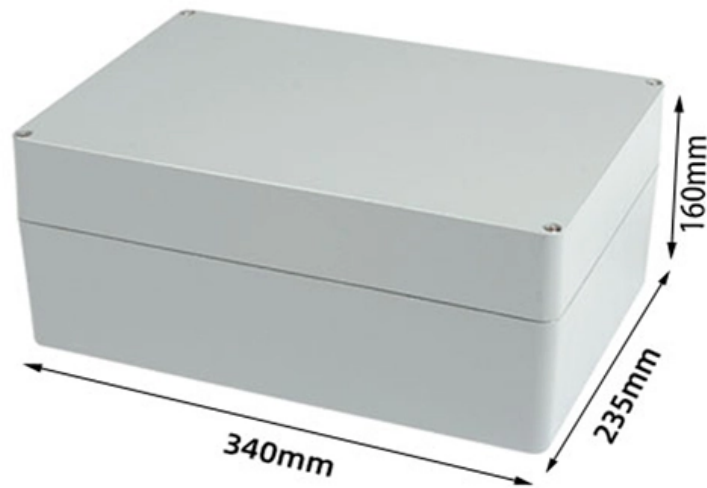

Adam Tas Corridor Energy

4-core waterproof fiber optic terminal box

4-core waterproof fiber optic terminal box

4 Core FTTH Outdoor Fiber Optic Termination Box 1:4

FTB104C Fiber Termination box are used in the end termination of residential buildings and villas, to fix and splice with pigtails; it provides a high density wall

The 4-core fiber termination box provides a stable, protective joint between optical cable and distribution pigtails at the end of fiber cables. It is typically used in

GELRHONR FTTH Fiber Panel Box Enclosure, 2 Core Fiber Optic Terminal

Durable. The fiber optic terminal junction Box

solid in construction,with porcelain white finish.Crafted from high-quality ABS plastic, highly sturdy.Size:90x90x25mm. WATER AND DUST

16 Core Outdoor Fiber Optic Distribution Box IP65 FDB FTTH Terminal Box

This 16-core Fiber Distribution Box (FDB) is a professional outdoor optical termination enclosure designed for FTTH access networks. Made of high-quality PC+ABS plastic with UV-resistant and

GETEKnet Fiber-termination-box-price Horizontal FttH Information