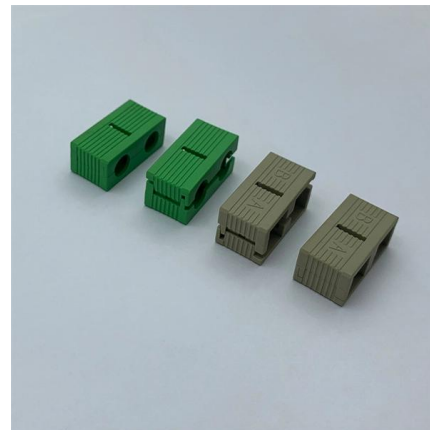

The 4-core fiber termination box provides a stable, protective joint between optical cable and distribution pigtails at the end of fiber cables. It is typically used in

GELRHONR FTTH Fiber Panel Box Enclosure, 2 Core Fiber Optic Terminal

This 16-core Fiber Distribution Box (FDB) is a professional outdoor optical termination enclosure designed for FTTH access networks. Made of high-quality PC+ABS plastic with UV-resistant and

GETEKnet Fiber-termination-box-price Horizontal FttH Information

4 Ports IP65 Fiber Terminal Box for Secure Fiber

The HTB8060 4 Ports IP65 FTTH Outdoor Fiber Terminal Box

4 Core Fiber Termination Box with 12 Outlet Ports -

indoor& outdoor 12 port Fiber Access Terminal Box can hold 2 sc duplex adapter for 4 core termination,allows 8 splice and 1x4 optical signal splitting.

Waterproof FttH Fiber Optic Terminal Box 4 Core Wall

The wall outlet termination box is designed with a large arc shape to ensure that the fiber optic cable placed in it will not be damaged when subjected to external