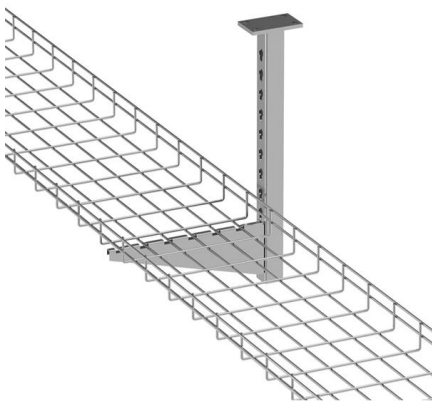

FTTH 4-Port Fiber Rosette Box , contact Us +971

The DCONNECT TB-4-4-X-XXX-X-XX is a highly efficient, low-profile FTTH 4-port fiber rosette box, also known as a Micro Optical Distribution Frame (ODF). It