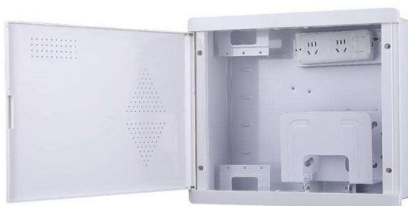

Fiber Optic Terminal Box 6 Ports

Discover 6-port fiber optic terminal box with IP65 rating, CE/ROHS certified metal housing for FTTH/FTTX networks--ideal for reliable, high-speed data connections.