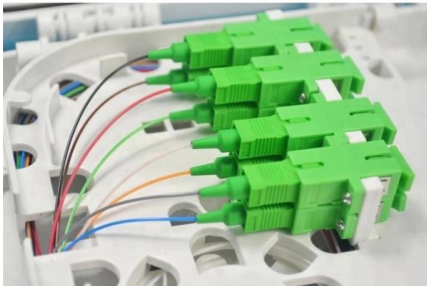

4 Ports SC UPC OM4 Multimode Wall mounted ODF

With a capacity for 4 fiber cores, it supports both single mode and multimode fibers, making it versatile for various applications. Constructed from durable plastic, it