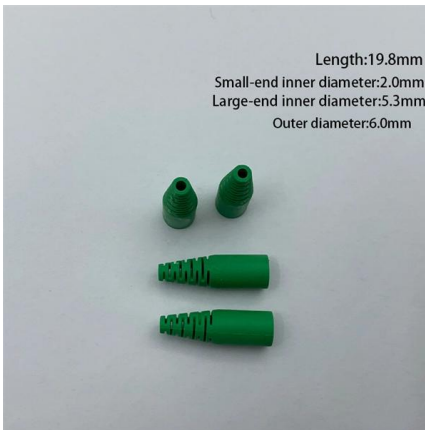

AOC, DAC, Fiber Optic Transceivers , One-Stop Shop

Online shopping. w/24h-delivery, 7Days & Refund Guarantee. CE, RoHS and ISO9001 Certified. SFP+ Cables, QSFP+ Cables, MiniSAS Cables, XFP Cables,

Fiber Optic Terminal Box 6 Ports

Discover 6-port fiber optic terminal box with IP65 rating, CE/ROHS certified metal housing for FTTH/FTTX networks--ideal for reliable, high-speed data connections.

Fiber Optic Socket Wall Outlet: A Buyer's Guide

As fiber-to-the-home (FTTH) and fiber broadband continue to replace traditional copper infrastructure, the Fiber Optic Socket Wall Outlet has become an essential component of modern

1x16 Single Mode Fiber Optic Splitters

Mount to an Optical Table with the FCQB Mounting Base (Available Below) Thorlabs' Single Mode 1x16 Fiber Optic Planar Lightwave Circuit (PLC) Splitters allow a