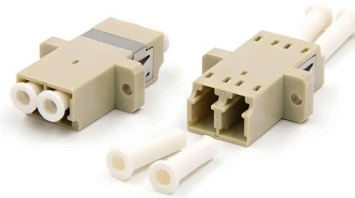

LC Fiber Optics: A Comprehensive Guide

LC has become the default optical interface for modern networks because it combines high density, reliable latching, and low optical loss. From simple patching to structured MTP-LC architectures and

48 Port LC Fibre Patch Panel, OM3/OM4 Multimode

FHU® adapter panel is made of SPCC material and pre-loaded with LC adapters.

4 ports Full Loaded Fixed Rack mount Fiber patch panel

1U 19" 4 ports Full Loaded Fixed Rack Mount Fiber Patch Panel with 4pcs SX SC/UPC Adapters and 4pcs SX SC/UPC G657A1 LSZH Pigtailed 1m.