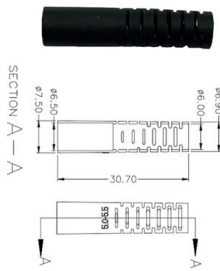

LC Fiber Optics: A Comprehensive Guide

LC has become the default optical interface for modern networks because it combines high density, reliable latching, and low optical loss. From simple patching to structured MTP-LC architectures and

48 Port LC Fibre Patch Panel, OM3/OM4 Multimode

FHU® adapter panel is made of SPCC material and pre-loaded with LC adapters.

4 ports Full Loaded Fixed Rack mount Fiber patch panel

1U 19" 4 ports Full Loaded Fixed Rack Mount Fiber Patch Panel with 4pcs SX SC/UPC Adapters and 4pcs SX SC/UPC G657A1 LSZH Pigtailed 1m.