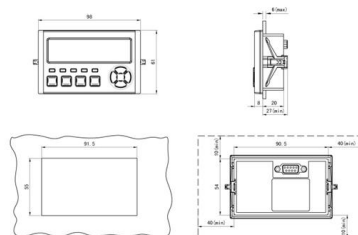

mpo to lc cassette: 2026 Procurement Guide

The mpo to lc cassette serves as the critical transition point in this architecture, breaking out consolidated multi-fiber backbone trunks into switch-ready, discrete 2-fiber LC duplex ports.